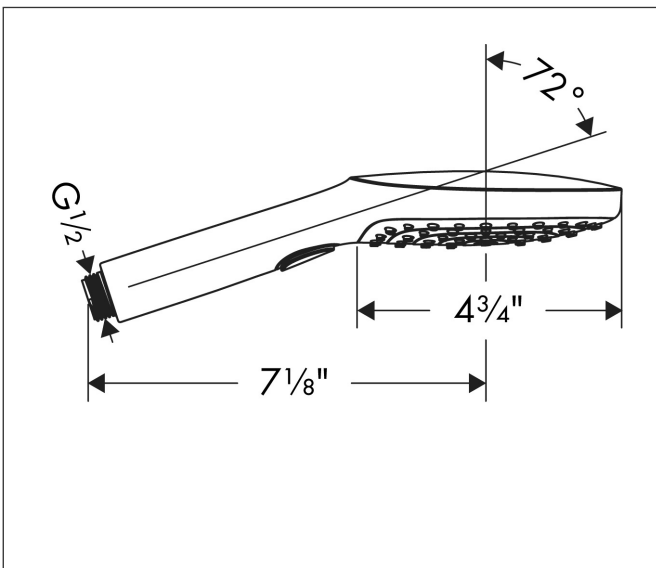

Brand hansgrohe  
 Art. Name **Raindance Select E** Handshower 120 3-Jet, 2.5 GPM  
 Art. Nr. 26521001  
 Surface Chrome  
 Pos. 1

## Product Picture

## Drawing

## Features

- Spray pattern: RainAir, Rain, Whirl
- 78 no-clog spray nozzles
- Convenient spray selection via Select button
- Spray disc surface: easy cleanable plastic spray disc
- Maximum flow rate (at 3 bar): 9.5 l/min