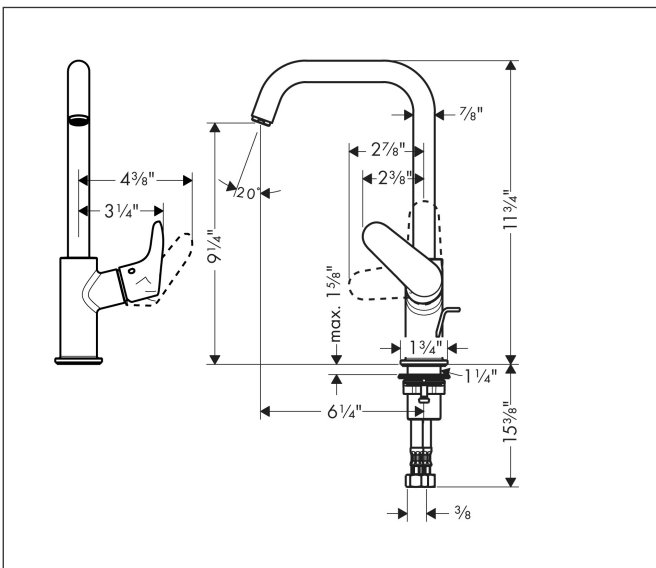

Brand	hansgrohe
Art. Name	Focus Single-Hole Faucet 240 with Swivel Spout and Pop-Up Drain, 1.2 GPM
Art. Nr.	31609001
Surface	Chrome
Pos.	1

Product Picture

Features

- Handle design: lever handle
- Swivel range 120°
- Spray pattern: aerated spray
- Maximum flow rate (at 3 bar): 4.5 l/min
- Ceramic cartridge
- Pop-up drain G 1
- Handle position on the side: bottom-side at the base body (not suitable for vessel sinks)

Drawing

Technology