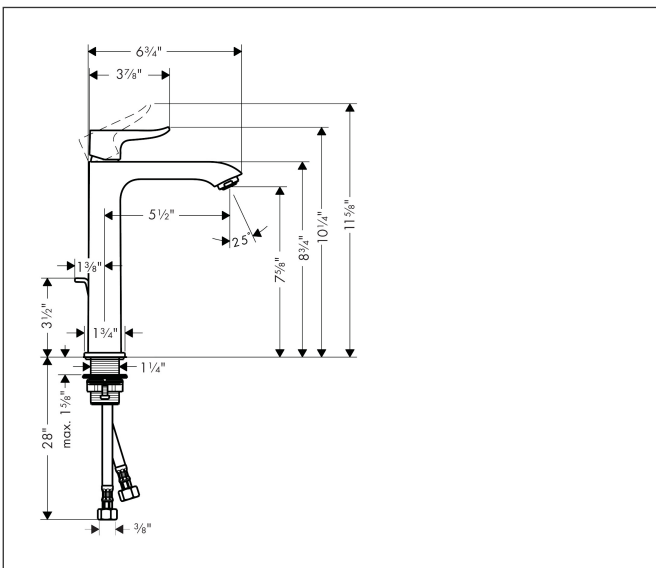

Brand hansgrohe
 Art. Name **Metris** Single-Hole Faucet 200 with Pop-Up Drain, 1.2 GPM
 Art. Nr. 31183001
 Surface Chrome
 Pos. 1

Product Picture

Features

- Handle design: lever handle
- Spray pattern: aerated spray
- Maximum flow rate (at 3 bar): 4.5 l/min
- Ceramic cartridge
- Pop-up drain G 1

Drawing

Technology