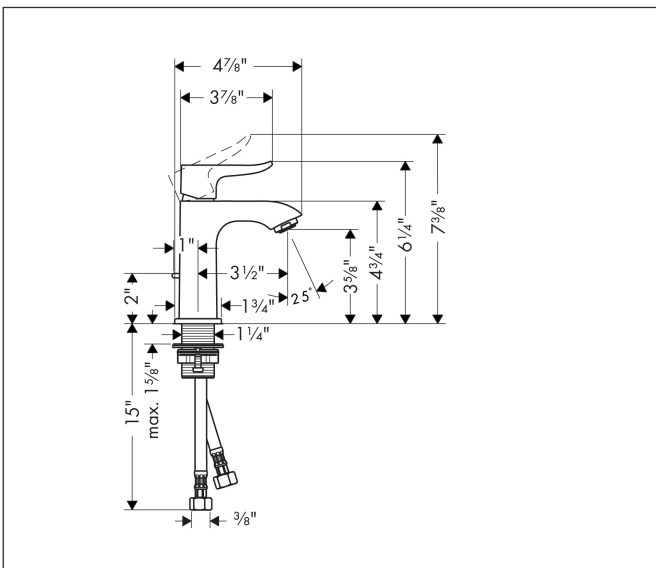

Brand hansgrohe
Art. Name **Metris** Single-Hole Faucet 100 with Pop-Up Drain, 1.2 GPM
Art. Nr. 31088001
Surface Chrome
Pos. 1

Product Picture

Features

- Handle design: lever handle
- Spray pattern: aerated spray
- Maximum flow rate (at 3 bar): 4.5 l/min
- Ceramic cartridge
- Pop-up drain G 1

Drawing

Technology