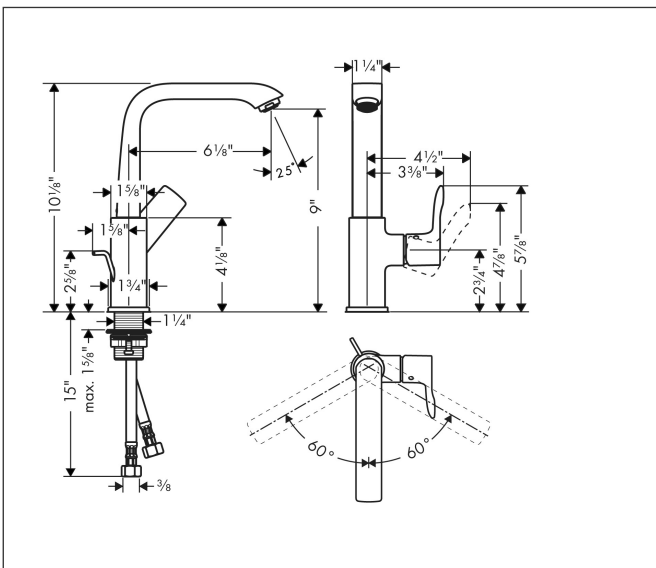

Brand hansgrohe
Art. Name **Metris** Single-Hole Faucet 230 with Swivel Spout and Pop-Up Drain, 1.2 GPM
Art. Nr. 31087001
Surface Chrome
Pos. 1

Product Picture

Features

- Handle design: lever handle
- Swivel range 120°
- Spray pattern: aerated spray
- Maximum flow rate (at 3 bar): 4.5 l/min
- Ceramic cartridge
- Pop-up drain G 1
- Handle position on the side: bottom-side at the base body (not suitable for vessel sinks)

Drawing

Technology