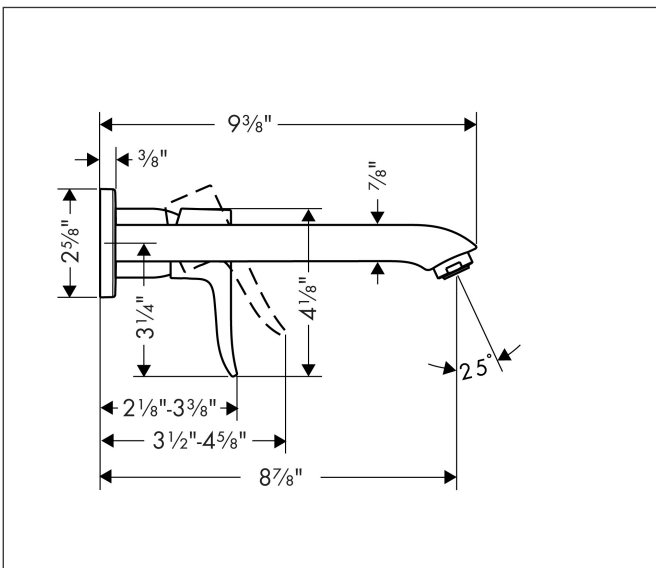

Brand hansgrohe
Art. Name **Metris** Wall-Mounted Single-Handle Faucet Trim, 1.2 GPM
Art. Nr. 31086001
Surface Chrome
Pos. 1

Product Picture

Features

- Handle design: lever handle
- Spray pattern: aerated spray
- Maximum flow rate (at 3 bar): 4.5 l/min
- Ceramic cartridge

Drawing

Technology