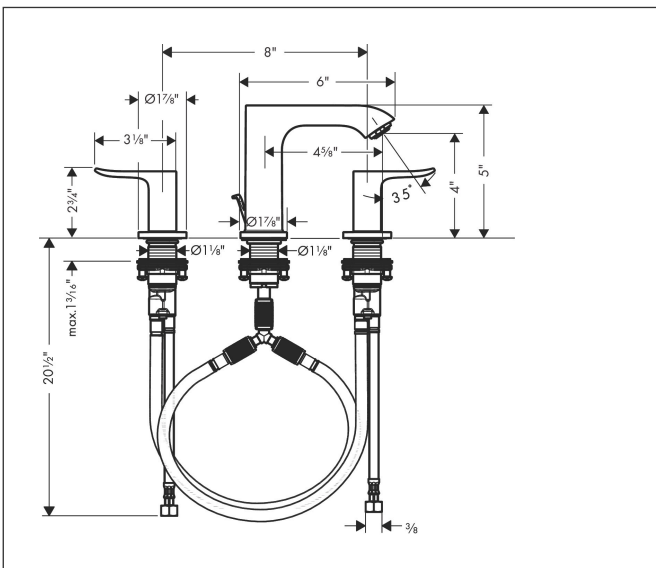

Brand hansgrohe
Art. Name **Metris** Widespread Faucet 100 with Pop-Up Drain, 1.2 GPM
Art. Nr. 31083001
Surface Chrome
Pos. 1

Product Picture

Features

- Handle design: lever handle
- Spray pattern: aerated spray
- Maximum flow rate (at 3 bar): 4.5 l/min
- Ceramic valves hot/cold 90°
- Pop-up drain G 1

Drawing

Technology