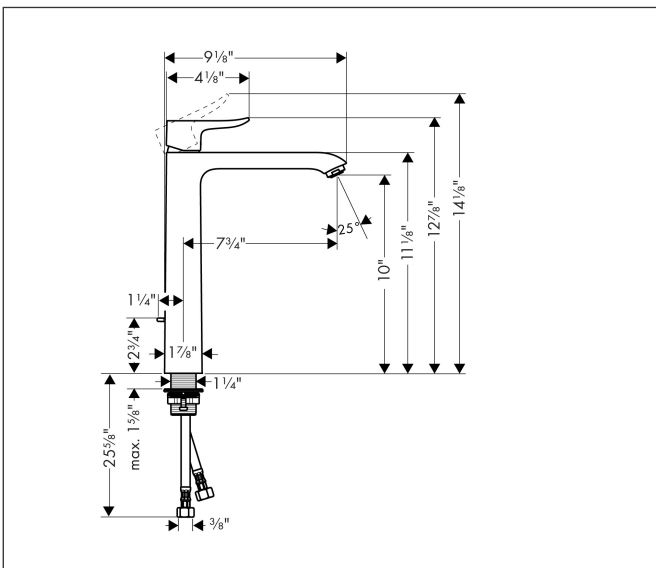

Brand hansgrohe
 Art. Name **Metris** Single-Hole Faucet 260 with Pop-Up Drain, 1.2 GPM
 Art. Nr. 31082001
 Surface Chrome
 Pos. 1

Product Picture

Features

- Handle design: lever handle
- Spray pattern: aerated spray
- Maximum flow rate (at 3 bar): 4.5 l/min
- Ceramic cartridge
- Pop-up drain G 1

Drawing

Technology