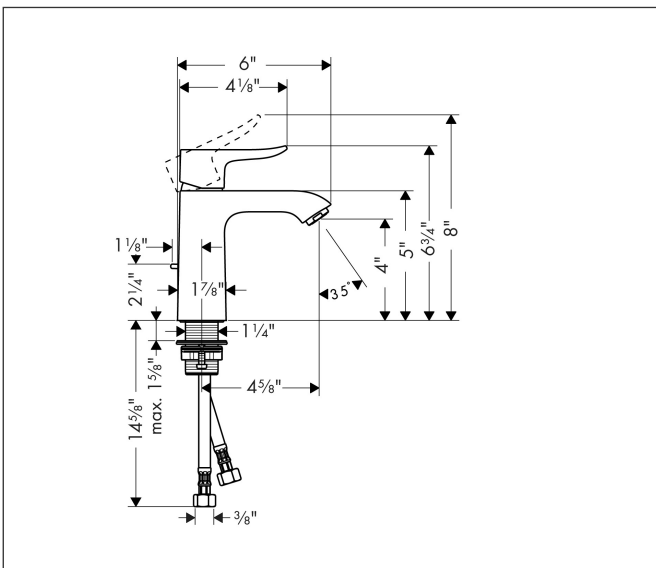

Brand hansgrohe
 Art. Name **Metris** Single-Hole Faucet 110 with Pop-Up Drain, 1.2 GPM
 Art. Nr. 31080001
 Surface Chrome
 Pos. 1

Product Picture

Features

- Handle design: lever handle
- Spray pattern: aerated spray
- Maximum flow rate (at 3 bar): 4.5 l/min
- Ceramic cartridge
- Pop-up drain G 1

Drawing

Technology