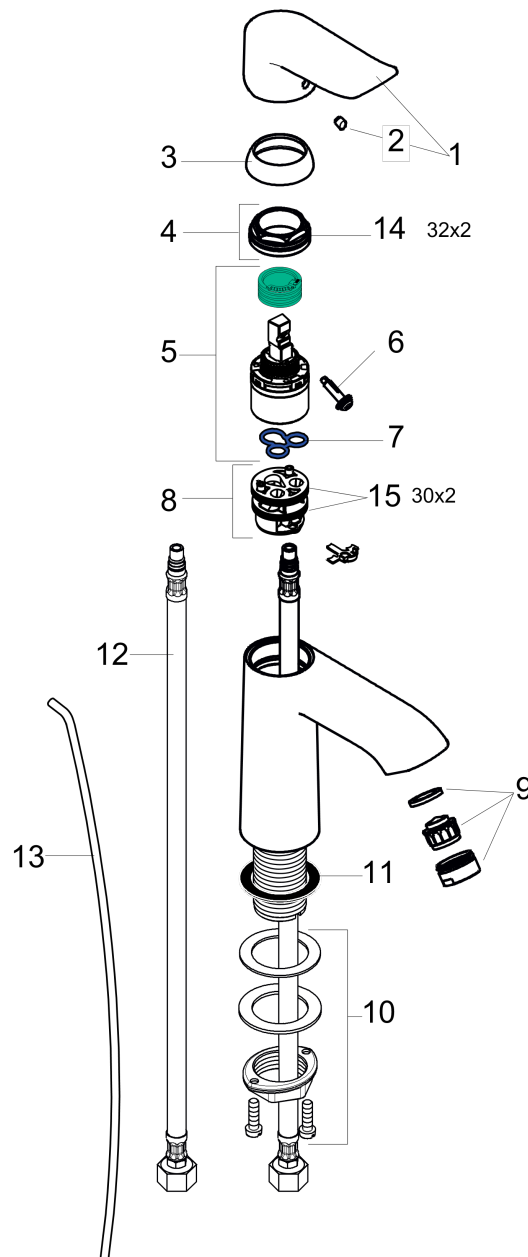

Metris
Single-Hole Faucet 110 with Pop-Up Drain, 1.2 GPM
 Finishes : **chrome** Part no. : **31080001**

Description

Features

- Spray modes: Aerated spray
- Flow: 1.2 GPM (4.5 L/Min)
- Ceramic cartridge
- Includes pop-up drain

Item details

List Price \$ 381.00

Technology

Compliance

Product image

Scale drawing

Metris
Single-Hole Faucet 110 with Pop-Up Drain, 1.2 GPM
 Finishes : **chrome** Part no. : **31080001**

Exploded drawing

Year of production: >07/16

Metris

Single-Hole Faucet 110 with Pop-Up Drain, 1.2 GPM

Finishes : **chrome** Part no. : **31080001**

Spare parts list

Year of production: >07/16

Pos.	Description	Part no.	Price	PU
1	handle	95519000	-	1
2	screw cover	96338000	-	1
3	flange	97406000	-	1
4	nut	97209000	-	1
5	cartridge, assy	95646001	-	1
6	locking screw for handle	95140000	-	1
7	seal	95008000	-	1
8	adapter for cartridge	98750000	-	1
9	aerator M24x1 (4,5 l/min)	92877000	-	1
10	fixing set (Ø 32)	13961000	-	1
11	flat seal	98749000	-	1
12	connection hose 18½" M8x0,75 3/8"	96321001	-	1
13	pull rod	96657000	-	1
14	O-Ring 32x2	98193000	-	1
15	O-Ring 30x2	98186000	-	1
a	pop up waste	88509000	-	1
b	aerator M24x1 (3,5 l/min)	92508000	-	1
c	aerator M24x1 (5 l/min)	13185000	-	1
d	aerator swivelling M24x1 (5 l/min)	95928000	-	1