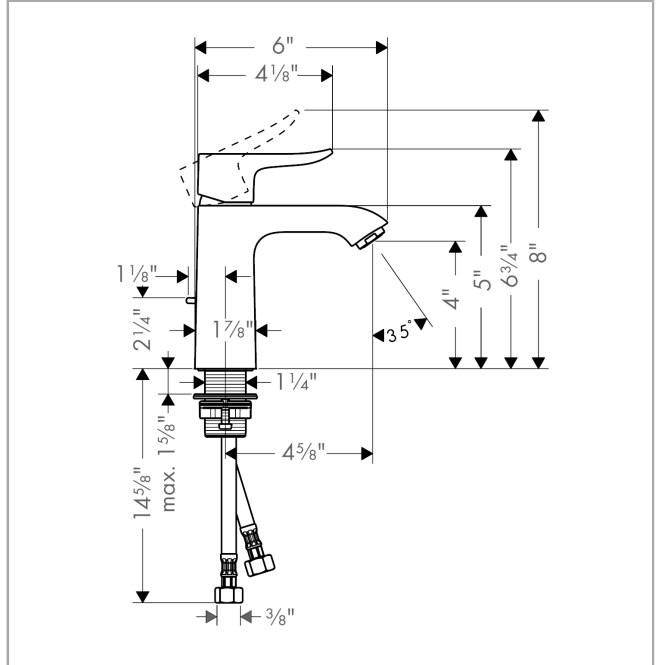

Metris
Single-Hole Faucet 110 with Pop-Up Drain, 1.2 GPM
 Finishes : **chrome** Part no. : **31080001**

Description

Features

- Spray modes: Aerated spray
- Flow: 1.2 GPM (4.5 L/Min)
- Ceramic cartridge
- Includes pop-up drain

Item details

List Price \$ 381.00

Technology

Compliance

Product image

Scale drawing

Metris
Single-Hole Faucet 110 with Pop-Up Drain, 1.2 GPM
 Finishes : **chrome** Part no. : **31080001**

Exploded drawing

Year of production: >07/16

Metris

Single-Hole Faucet 110 with Pop-Up Drain, 1.2 GPM

Finishes : **chrome** Part no. : **31080001**

Spare parts list

Year of production: >07/16

Pos.	Description	Part no.	Price	PU
1	handle	95519000	-	1
2	screw cover	96338000	-	1
3	flange	97406000	-	1
4	nut	97209000	-	1
5	cartridge, assy	95646001	-	1
6	locking screw for handle	95140000	-	1
7	seal	95008000	-	1
8	adapter for cartridge	98750000	-	1
9	aerator M24x1 (4,5 l/min)	92877000	-	1
10	fixing set (Ø 32)	13961000	-	1
11	flat seal	98749000	-	1
12	connection hose 18½" M8x0,75 3/8"	96321001	-	1
13	pull rod	96657000	-	1
14	O-Ring 32x2	98193000	-	1
15	O-Ring 30x2	98186000	-	1
a	pop up waste	88509000	-	1
b	aerator M24x1 (3,5 l/min)	92508000	-	1
c	aerator M24x1 (5 l/min)	13185000	-	1
d	aerator swivelling M24x1 (5 l/min)	95928000	-	1