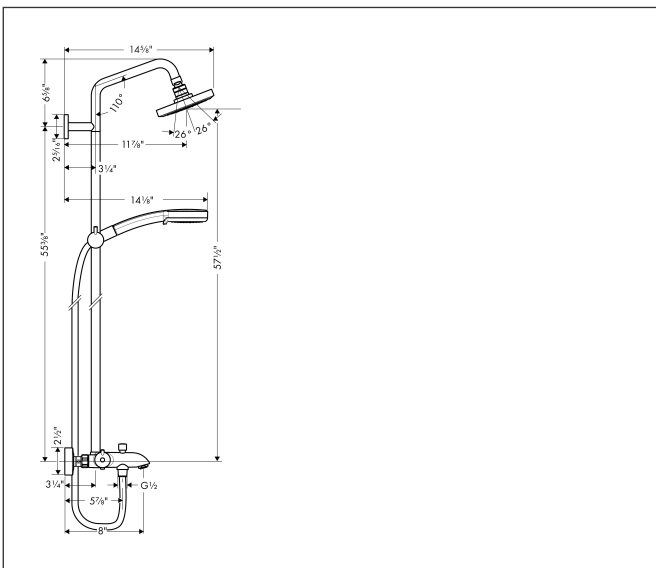

Brand hansgrohe
 Art. Name **Croma** Showerpipe 150 1-Jet with Tub Filler, 2.0 GPM
 Art. Nr. 27143001
 Surface Chrome
 Pos. 1

Product Picture

Features

- Spray type overhead shower: RainAir
- Shower outlet flow: 7.6 l/min
- Flow rate bath tub filler (at 3 bar): 19 l/min
- Flow rate of handshower (at 3 bar): 6.8 l/min
- Maximum flow rate for Shower pipe at 3 bar: 7.6 l/min
- Height-adjustable handshower holder
- Safety stop at 38 °C
- Outlets controlled via turning handle
- Will not run two outlets at same time
- Exposed installation
- Thermostat cartridge
- Intrinsically safe against backflow
- 3 functions

Drawing

Technology

Spray Types