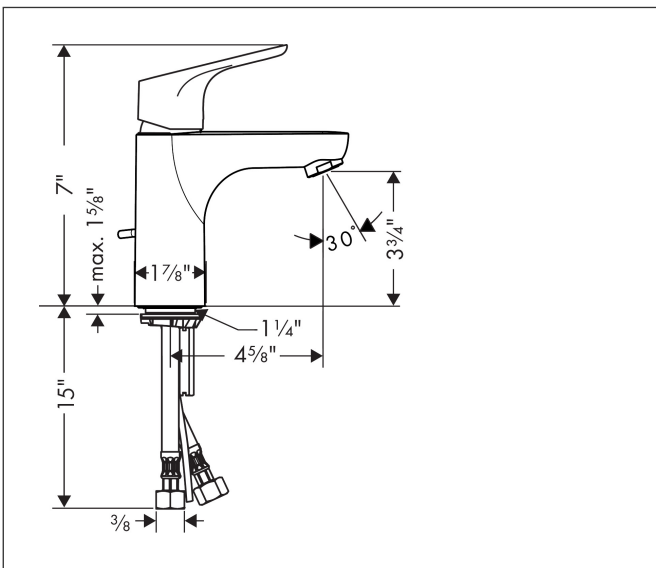

Brand hansgrohe
 Art. Name **Focus** Single-Hole Faucet 100 with Pop-Up Drain, 1.2 GPM
 Art. Nr. 04371000
 Surface Chrome
 Pos. 1

Product Picture

Features

- Handle design: lever handle
- Spray pattern: aerated spray
- Maximum flow rate (at 3 bar): 4.5 l/min
- Ceramic cartridge
- Pop-up drain G 1

Drawing

Technology