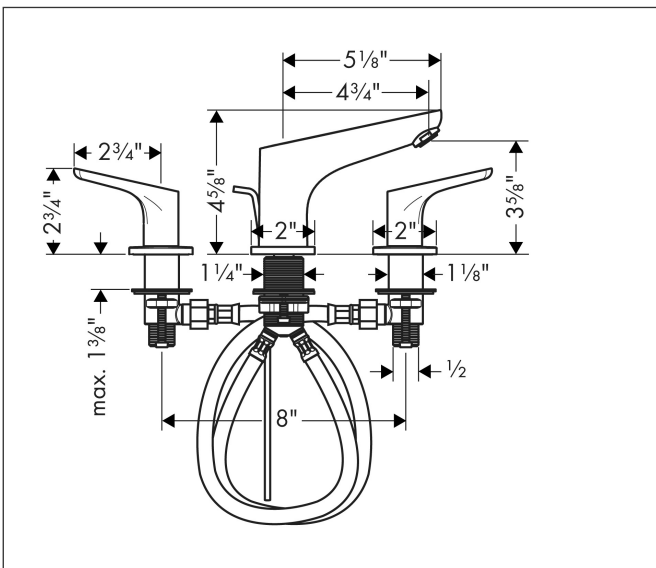

Brand hansgrohe
 Art. Name **Focus** Widespread Faucet 100 with Pop-Up Drain, 1.2 GPM
 Art. Nr. 04369000
 Surface Chrome
 Pos. 1

Product Picture

Features

- Handle design: lever handle
- Spray pattern: aerated spray
- Maximum flow rate (at 3 bar): 4.5 l/min
- Ceramic valves hot/cold 90°
- Pop-up drain G 1

Drawing

Technology