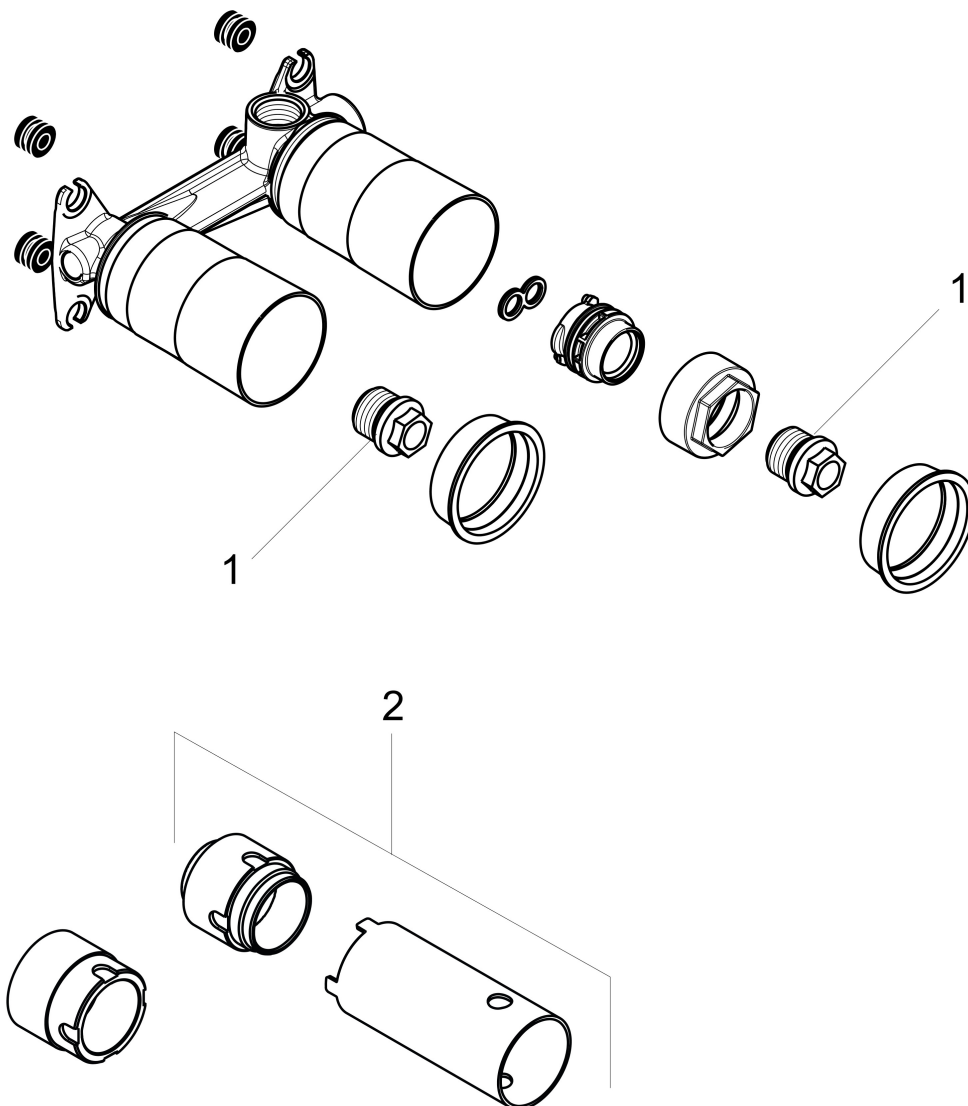

Brand hansgrohe
 Art. Name Rough, Wall-Mounted Single-Handle Faucet
 Art. Nr. 13622181
 Pos. 1

Product Picture

Features

- Connection from left or right
- Connection thread: 1/2" NPT

Drawing

Brand hansgrohe
Art. Name Rough, Wall-Mounted Single-Handle Faucet
Art. Nr. 13622181
Pos. 1

Spare Parts Drawings for build year: >12/09

Brand hansgrohe
 Art. Name Rough, Wall-Mounted Single-Handle Faucet
 Art. Nr. 13622181
 Pos. 1

Spare parts list for build year: >12/09

Pos.	Description	Article number
1	O-ring 18x2	98181000
2	extension set 25 mm for 13622180	31971000
a	O-ring 18x2,5	98139000