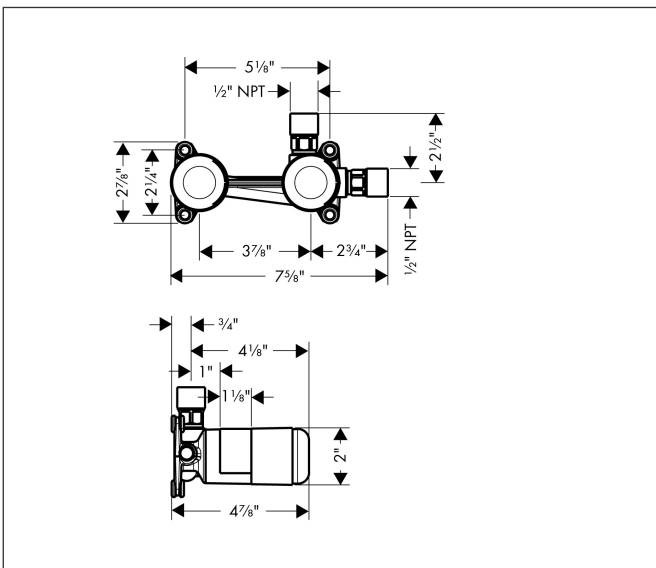

Brand hansgrohe
 Art. Name Rough, Wall-Mounted Single-Handle Faucet
 Art. Nr. 13622181
 Pos. 1

Product Picture

Features

- Connection from left or right
- Connection thread: 1/2" NPT

Drawing

Brand hansgrohe
Art. Name Rough, Wall-Mounted Single-Handle Faucet
Art. Nr. 13622181
Pos. 1

Spare Parts Drawings for build year: >12/09

Brand hansgrohe
 Art. Name Rough, Wall-Mounted Single-Handle Faucet
 Art. Nr. 13622181
 Pos. 1

Spare parts list for build year: >12/09

Pos.	Description	Article number
1	O-ring 18x2	98181000
2	extension set 25 mm for 13622180	31971000
a	O-ring 18x2,5	98139000