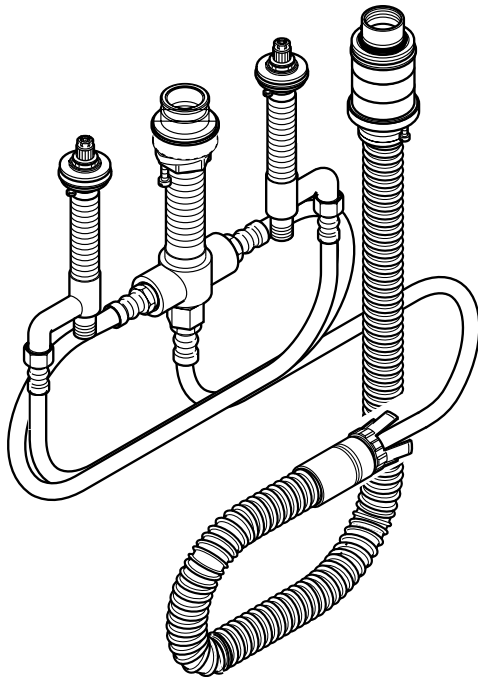

4-Hole Roman Tub Rough 13444181

Product Specification

- Brass construction
- 90° ceramic cartridges
- Max. flow rate @ 44 psi approx. 10 gpm
- Max. mounting surface thickness 2"
- Cut out template included
- Includes Secuflex™ hose system
- Includes Secuflex™ box
- Trim not included
- Requires 1/2" supply lines (not included)