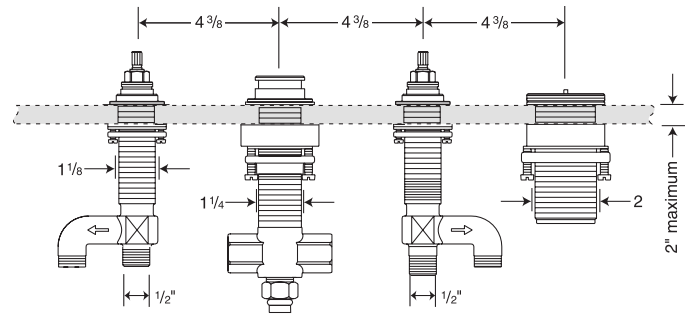

4-Hole Roman Tub Rough 13444181

Product Specification

- Brass construction
- 90° ceramic cartridges
- Max. flow rate @ 44 psi approx. 10 gpm
- Max. mounting surface thickness 2"
- Cut out template included
- Includes Secuflex™ hose system
- Includes Secuflex™ box
- Trim not included
- Requires 1/2" supply lines (not included)