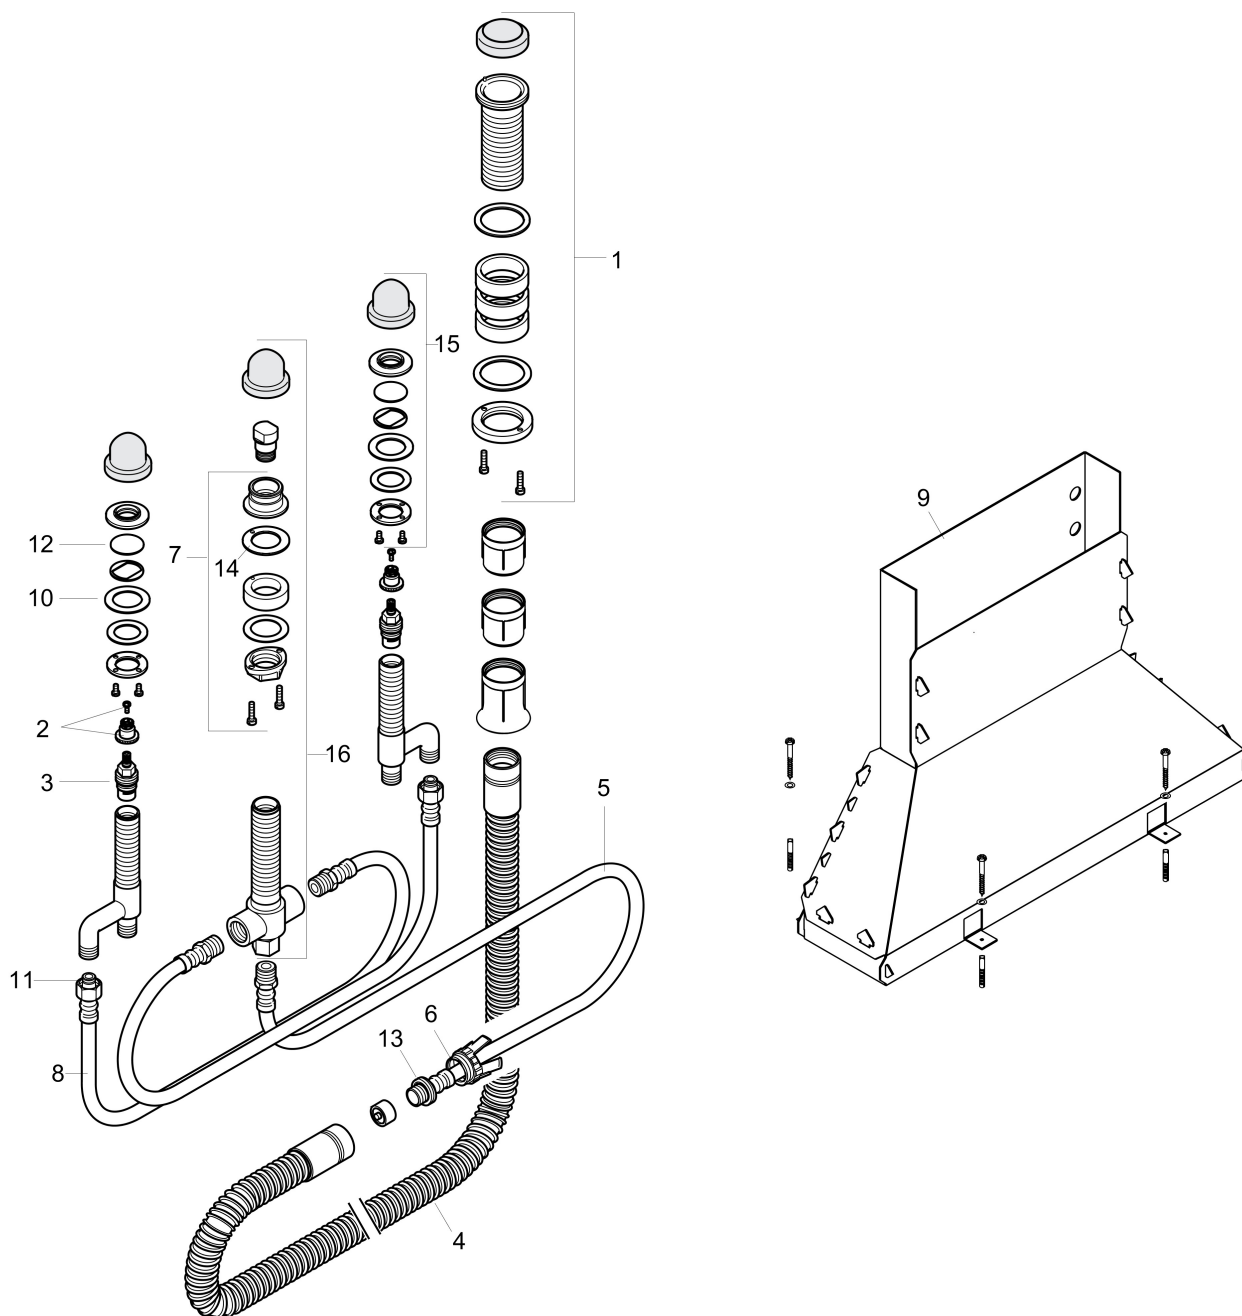

Brand AXOR
Art. Name Rough, 4-Hole Roman Tub Set
Art. Nr. 13444181
Pos. 1

Product Picture

Features

- Connection thread: 1/2" NPT
- Ceramic valves 90°

Drawing

Brand AXOR
Art. Name Rough, 4-Hole Roman Tub Set
Art. Nr. 13444181
Pos. 1

Spare Parts Drawings for build year: >06/04

Brand AXOR
 Art. Name Rough, 4-Hole Roman Tub Set
 Art. Nr. 13444181
 Pos. 1

Spare parts list for build year: >06/04

Pos.	Description	Article number
1	fixing set for Secuflex	96072000
2	handle fixing set	94184000
3	shut off unit right closing	94009000
4	Secuflex hose 2,25 m	94108000
5	pressure hose	94174000
6	expended nut for Secuflex	96074000
7	fixing set for 4 hole bath mixer spout	96080000
8	pressure hose	96565000
9	Secuflexbox	28389000
10	lever collar	97548000
11	O-ring 11x2	98127000
12	O-ring 40x3	92634000
13	O-ring 27x2,5	98149000
14	seal	92582000
15	fixing set for shut off unit	96078000
16	selector housing	96125000
a	silicone sprayer 10 ml	97864000