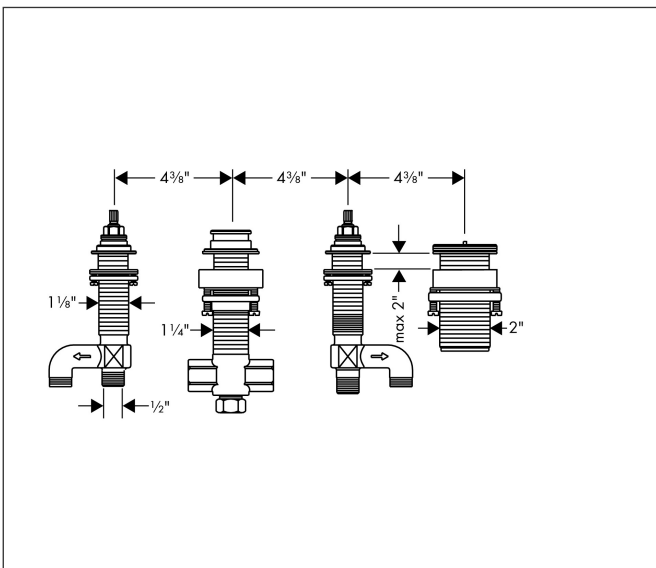

Brand AXOR
Art. Name Rough, 4-Hole Roman Tub Set
Art. Nr. 13444181
Pos. 1

Product Picture

Features

- Connection thread: 1/2" NPT
- Ceramic valves 90°

Drawing

Brand AXOR
Art. Name Rough, 4-Hole Roman Tub Set
Art. Nr. 13444181
Pos. 1

Spare Parts Drawings for build year: >06/04

Brand AXOR
 Art. Name Rough, 4-Hole Roman Tub Set
 Art. Nr. 13444181
 Pos. 1

Spare parts list for build year: >06/04

Pos.	Description	Article number
1	fixing set for Secuflex	96072000
2	handle fixing set	94184000
3	shut off unit right closing	94009000
4	Secuflex hose 2,25 m	94108000
5	pressure hose	94174000
6	expended nut for Secuflex	96074000
7	fixing set for 4 hole bath mixer spout	96080000
8	pressure hose	96565000
9	Secuflexbox	28389000
10	lever collar	97548000
11	O-ring 11x2	98127000
12	O-ring 40x3	92634000
13	O-ring 27x2,5	98149000
14	seal	92582000
15	fixing set for shut off unit	96078000
16	selector housing	96125000
a	silicone sprayer 10 ml	97864000