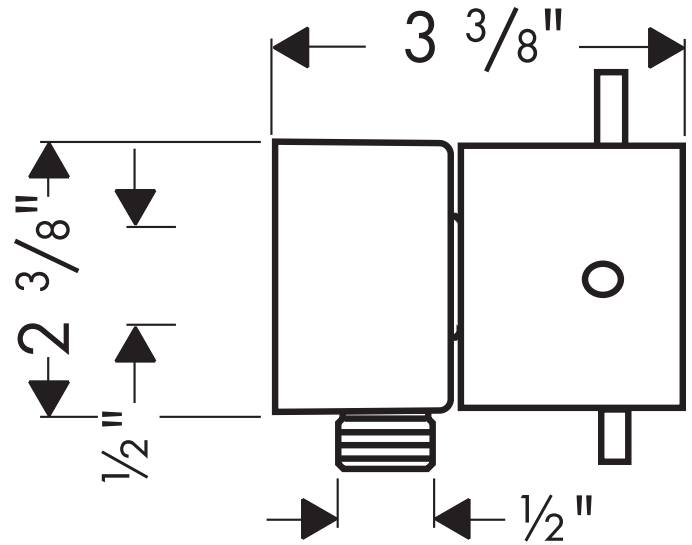

Axor Starck Fix Fit Wall Outlet 10882XX1

Available in Chrome (00), Brushed Nickel (82)

Product Specification

1/2" female NPT inlet
Integrated shutoff and volume control
Fits all 1/2" handshower hoses