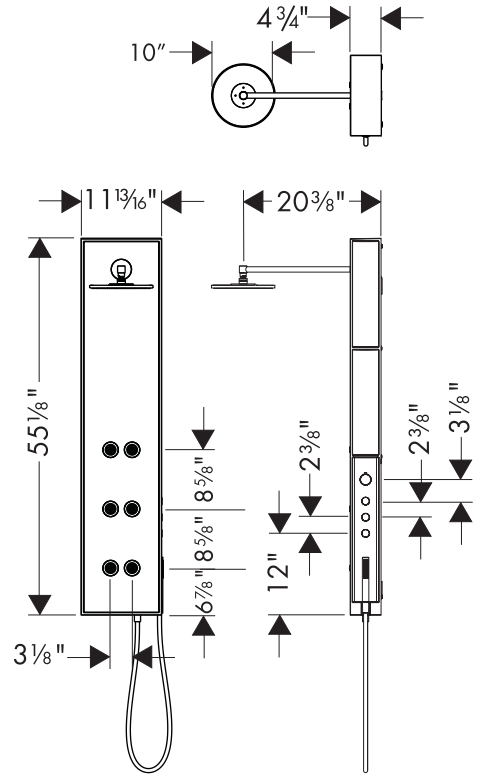

Waterwall 10920001

Trim available in Chrome

Product Specification

- For flat wall installation only
- 10" showerhead
- 2.5 gpm
- Rubit™ cleaning system
- Handshower with two spray modes
- full and mono
- 2.5 gpm
- 63" Techniflex hose
- Protection against back siphonage provided by check valve
- 6 angle-adjustable bodysprays
- Thermostatic mixer
- Separate volume controls for handshower, showerhead, bodysprays
- 1/2" connections

hangrohe

Rough-in