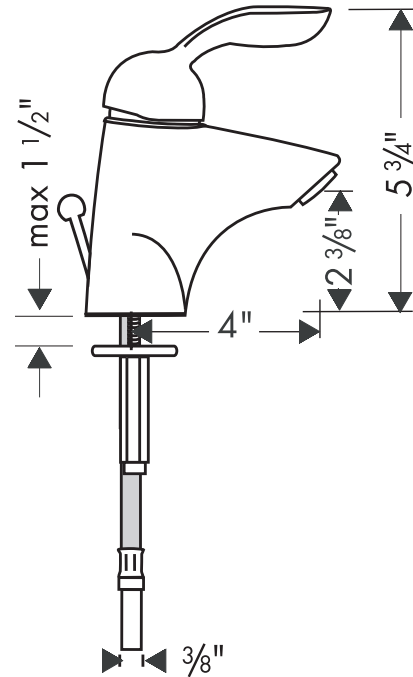

Solaris™ 4" Centerset Lavatory Faucet 06632XX0

Available in Chrome (00), Brushed Nickel (82), Polished Nickel (83)

Product Specification

Solid brass

4" spread

Ceramic cartridge

Cascade no-clog aerator

Flow rate 2.2 gpm

Includes pop-up drain

Max. mounting surface thickness: 1 1/2"

3/8" supply lines: requires 3/8" compression fittings (not included)

hansgrohe