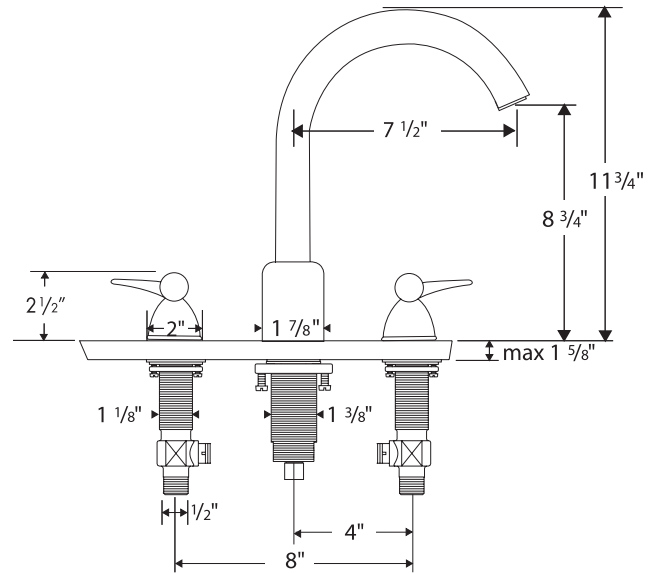

## Product Specification

Lever handles

Solid brass

Ceramic cartridges

Spout swivels 360°

ADA compliant

Hole sizes valves 1 1/4"

spout 1 1/2"

Max. mounting surface thickness 1 5/8"

Flow rate 2.2 gpm

Requires 1/2" supply lines (not included)

**hansgrohe**