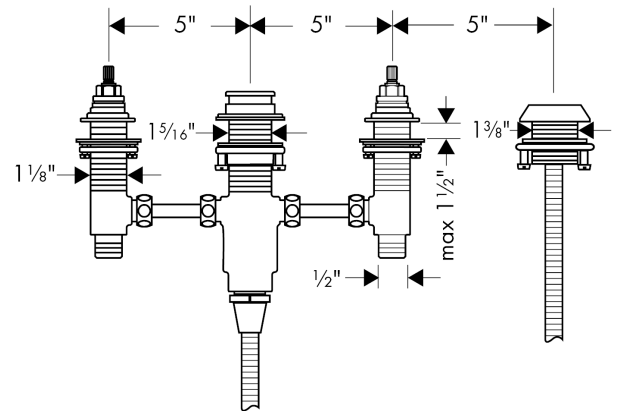

**Rough, 4-Hole Roman Tub Set**  
 Finishes : n.a. Part no. : 06646000

**Description**

**Features**

- 1/2" NPT
- 90° ceramic valves

**Item details**

List Price \$ 347.00

**Compliance**

**Product image**

**Scale drawing**

**Rough, 4-Hole Roman Tub Set**  
Finishes : n.a. Part no. : 06646000

## Exploded drawing

Year of production: >10/03

**Rough, 4-Hole Roman Tub Set**  
 Finishes : n.a. Part no. : **06646000**

## Spare parts list

Year of production: >10/03

Pos.	Description	Part no.	Price	PU
1	shut off unit right closing	94009000	-	1
2	shut off unit left closing	94008000	-	1
3	fixing set for shut off unit	88540000	-	1
4	fixing set for 4 hole bath mixer spout	96080000	-	1
5	squeezing connection	88513000	-	1
6	valve	88503000	-	1
7	insert for shower holder	96942000	-	1
8	fixing set (Ø 32)	13961000	-	1
9	shower hose	97161000	-	1