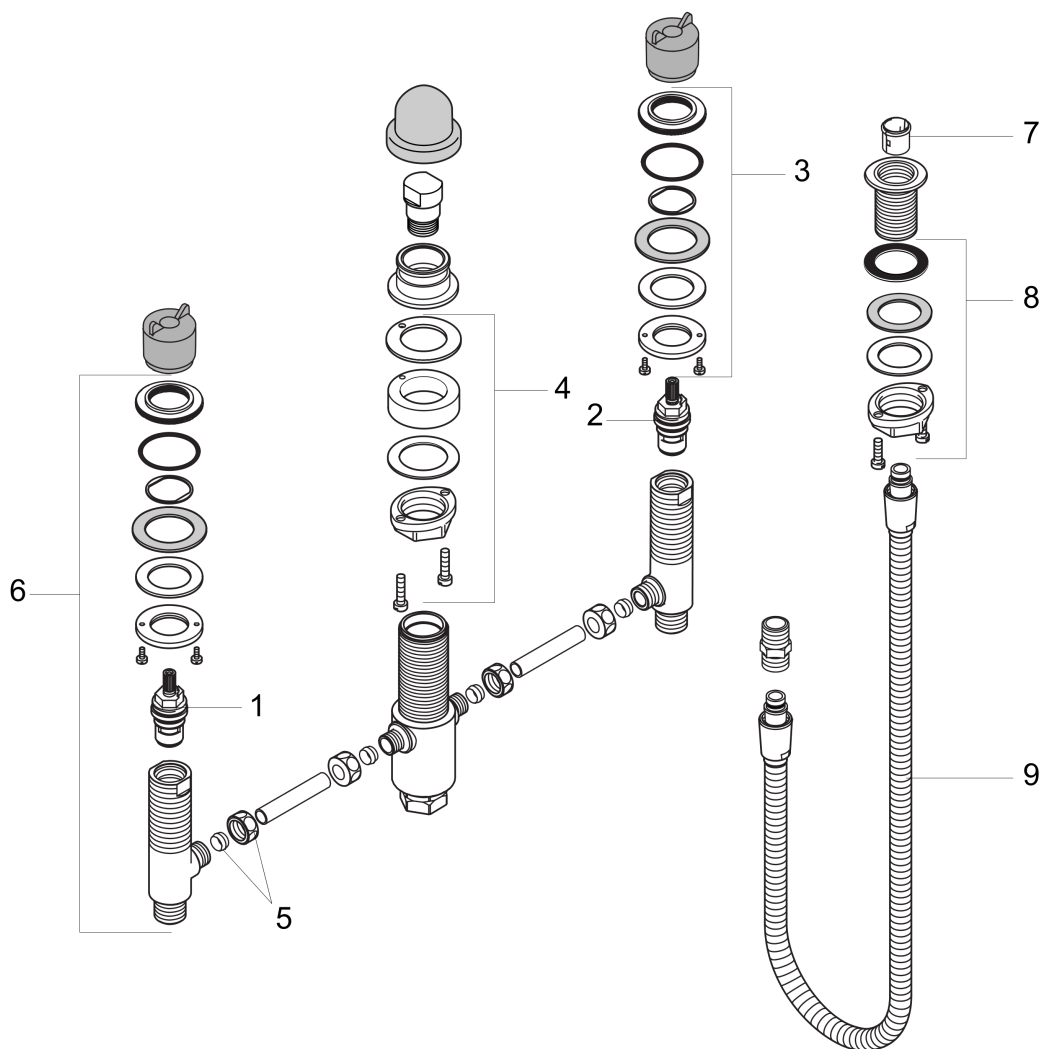

**Rough, 4-Hole Roman Tub Set**  
 Finishes : n.a. Part no. : 06646000

**Description**

**Features**

- 1/2" NPT
- 90° ceramic valves

**Item details**

List Price \$ 347.00

**Compliance**

**Product image**

**Scale drawing**

**Rough, 4-Hole Roman Tub Set**  
Finishes : n.a. Part no. : 06646000

## Exploded drawing

Year of production: >10/03

**Rough, 4-Hole Roman Tub Set**  
 Finishes : n.a. Part no. : **06646000**

## Spare parts list

Year of production: >10/03

Pos.	Description	Part no.	Price	PU
1	shut off unit right closing	94009000	-	1
2	shut off unit left closing	94008000	-	1
3	fixing set for shut off unit	88540000	-	1
4	fixing set for 4 hole bath mixer spout	96080000	-	1
5	squeezing connection	88513000	-	1
6	valve	88503000	-	1
7	insert for shower holder	96942000	-	1
8	fixing set (Ø 32)	13961000	-	1
9	shower hose	97161000	-	1