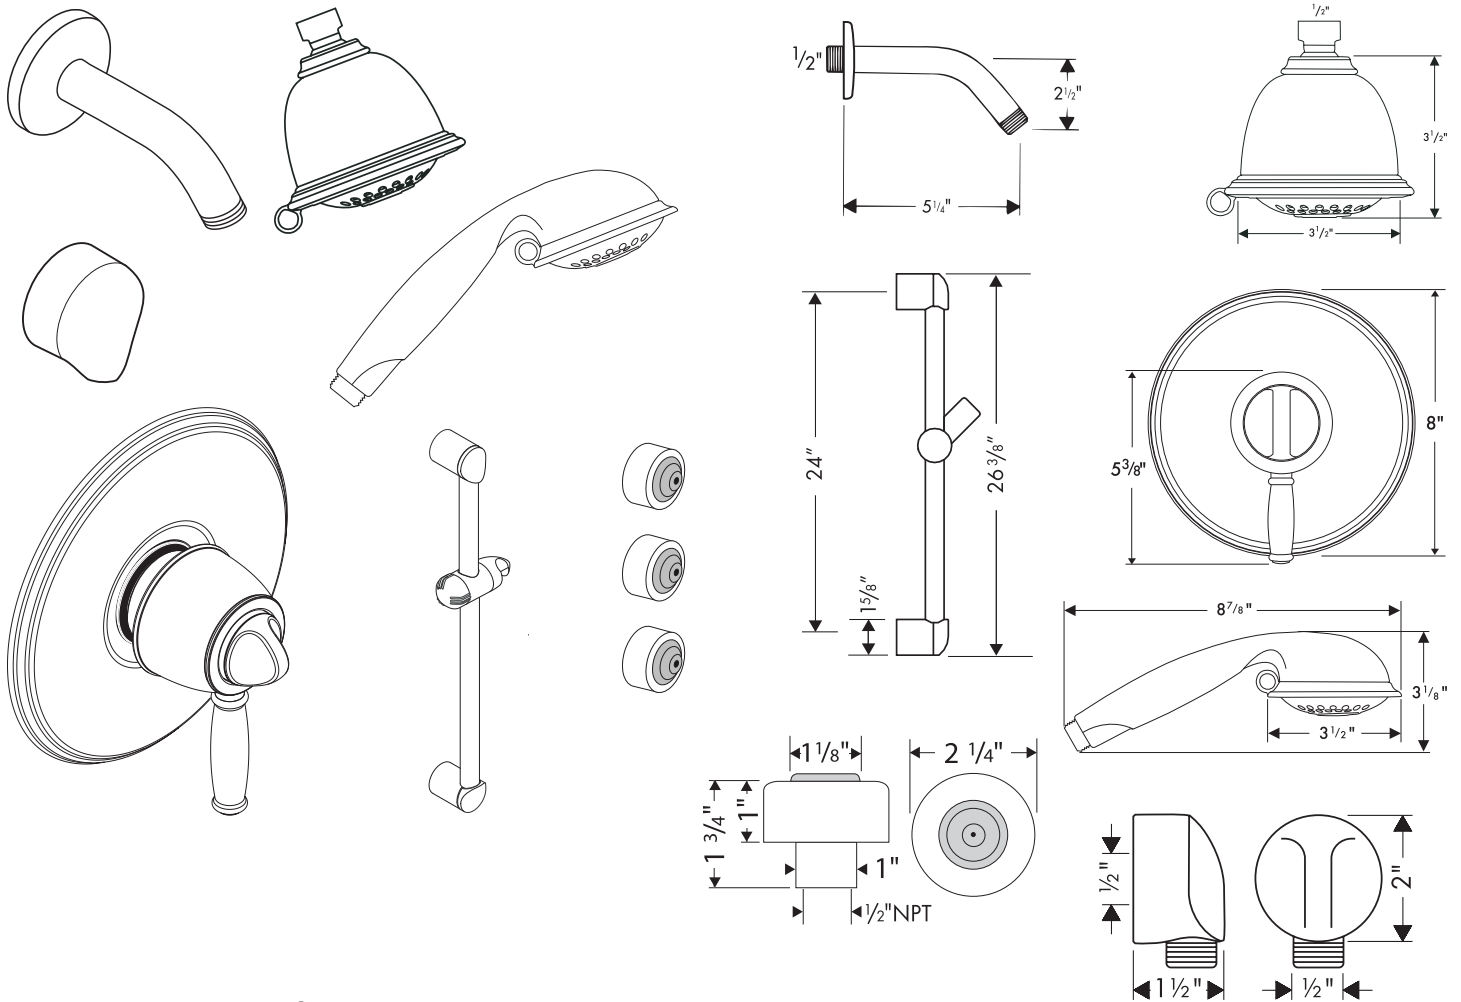

Retroaktiv™ Trim, ThermoBalance™ III Shower Set 06114XX0

Available in Chrome (00), Oil Rub Bronze (62), Brushed Nickel (82), Polished Nickel (83)

Product Specification

Lever handle

Thermostatic temperature control, volume control and diverter in one unit

Shower arm

Retroaktiv™ 2-Jet showerhead and handshower

2.5 gpm

Rubit™ cleaning system

40 no-clog spray channels

Wallbar with 63" Techniflex hose

Wall outlet

1/2" NPT female inlet