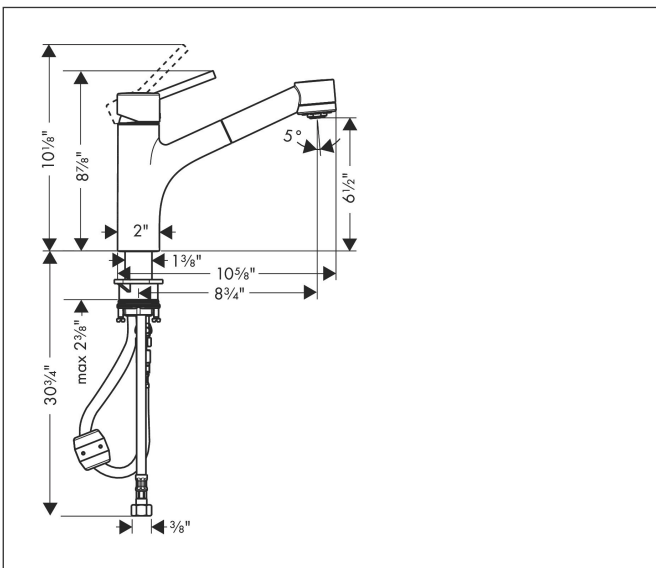

Brand hansgrohe
 Art. Name **Talis S** Kitchen Faucet, 2-Spray Pull-Out, 1.75 GPM
 Art. Nr. 06462000
 Surface Chrome
 Pos. 1

Product Picture

Drawing

Features

- Swivel range 150°
- Aerated spray, shower spray
- Lockable shower spray, spray return automatically through handle closing
- Deck-mounted
- Maximum flow rate (at 3 bar): 6.6 l/min
- Ceramic cartridge
- G 3/8 hose connections
- Integrated non-return valve
- Extension length up to 50 cm
- Single handle kitchen faucet, connection hoses, fixation set, installation manual