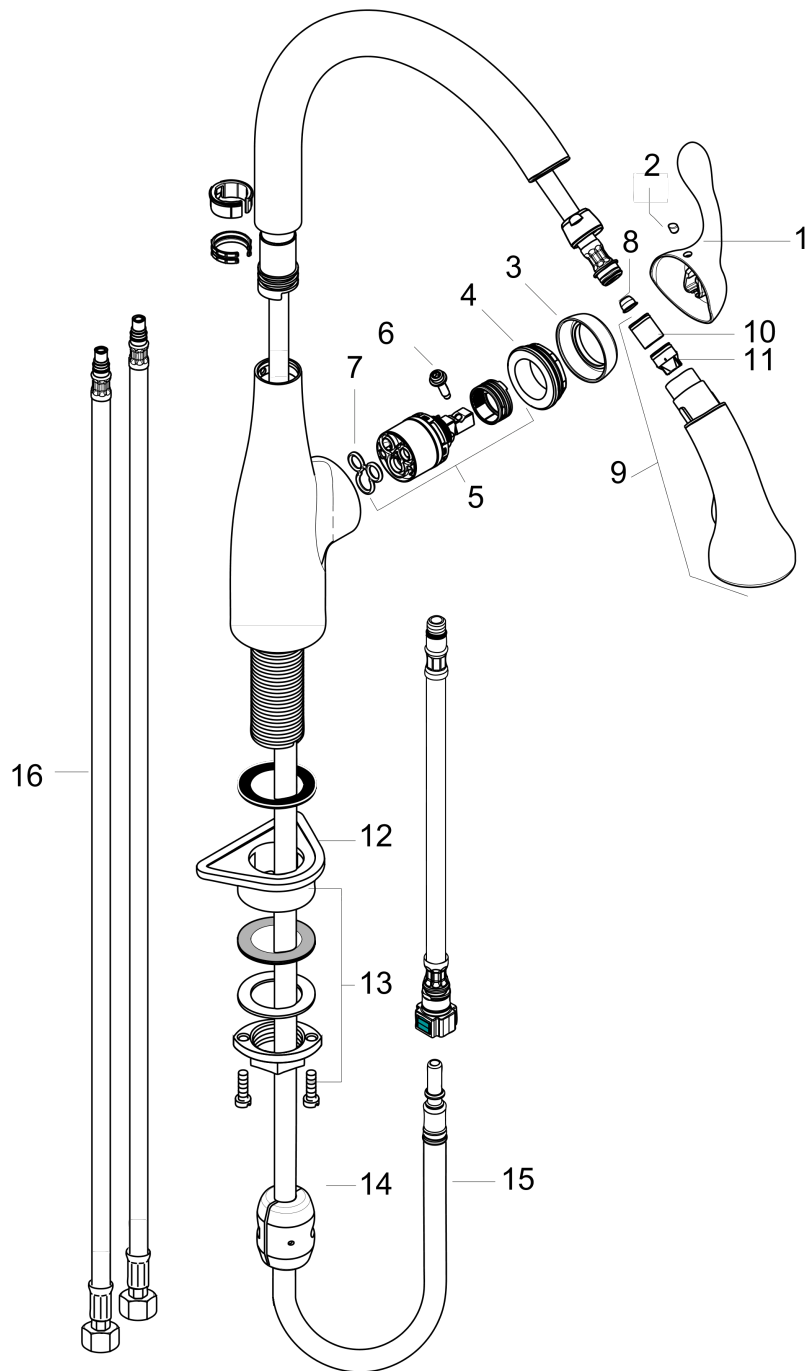

Allegro E Gourmet
Allegro E Gourmet 2-Spray SemiPro Kitchen Faucet, Pull-Down
 Finishes : **Chrome** Part no. : **06460000**

Description

Features

- Swivel range 150°
- Full and needle spray
- Locking spray diverter (reverts to default spray mode upon valve closing)
- MagFit magnetic sprayhead docking
- Flow: 1.75 GPM
- Ceramic cartridge
- 3/8" compression

Optional accessories

- Universal Base Plate for Single-Hole Kitchen Faucets, 10" (#14019USA)

Item details

List Price \$ 675.00

Technology

Compliance

Product image

Scale drawing

Allegro E Gourmet
Allegro E Gourmet 2-Spray SemiPro Kitchen Faucet, Pull-Down
Finishes : **Chrome** Part no. : **06460000**

Exploded drawing

Year of production: >01/10

Allegro E Gourmet
Allegro E Gourmet 2-Spray SemiPro Kitchen Faucet, Pull-Down
 Finishes : **Chrome** Part no. : **06460000**

Spare parts list

Year of production: >01/10

| Pos. | Description | Part no. | Price | PU |
|------|-----------------------------------|----------|-------|----|
| 1 | handle | 98597001 | - | 1 |
| 2 | screw cover | 88655000 | - | 1 |
| 3 | flange | 96468000 | - | 1 |
| 4 | nut | 96461000 | - | 1 |
| 5 | cartridge, assy | 92730000 | - | 1 |
| 6 | locking screw for handle | 95140000 | - | 1 |
| 7 | seal | 95008000 | - | 1 |
| 8 | filter | 97735000 | - | 1 |
| 9 | handspray | 98599001 | - | 1 |
| 10 | non return valve | 95340000 | - | 1 |
| 11 | set of non return valves DW 15 | 97350000 | - | 1 |
| 12 | support | 97523000 | - | 1 |
| 13 | fixing set (Ø 34) | 95049000 | - | 1 |
| 14 | weight | 92500000 | - | 1 |
| 15 | hose 1,50 m | 88624000 | - | 1 |
| 16 | connection hose 35½" M8x0,75 3/8" | 96316001 | - | 1 |