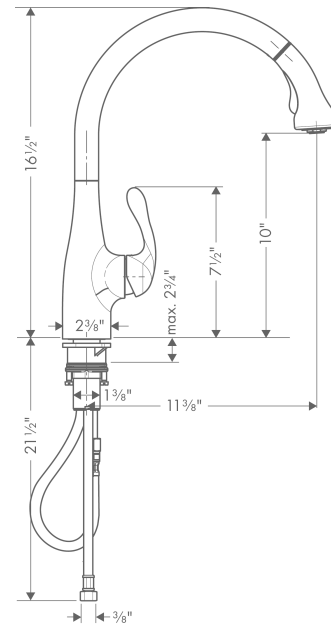

Allegro E Gourmet
Allegro E Gourmet 2-Spray SemiPro Kitchen Faucet, Pull-Down
 Finishes : **Chrome** Part no. : **06460000**

Description

Features

- Swivel range 150°
- Full and needle spray
- Locking spray diverter (reverts to default spray mode upon valve closing)
- MagFit magnetic sprayhead docking
- Flow: 1.75 GPM
- Ceramic cartridge
- 3/8" compression

Optional accessories

- Universal Base Plate for Single-Hole Kitchen Faucets, 10" (#14019USA)

Item details

List Price \$ 675.00

Technology

Compliance

Product image

Scale drawing

Allegro E Gourmet
Allegro E Gourmet 2-Spray SemiPro Kitchen Faucet, Pull-Down
Finishes : **Chrome** Part no. : **06460000**

Exploded drawing

Year of production: >01/10

Allegro E Gourmet
Allegro E Gourmet 2-Spray SemiPro Kitchen Faucet, Pull-Down
 Finishes : **Chrome** Part no. : **06460000**

Spare parts list

Year of production: >01/10

| Pos. | Description | Part no. | Price | PU |
|------|-----------------------------------|----------|-------|----|
| 1 | handle | 98597001 | - | 1 |
| 2 | screw cover | 88655000 | - | 1 |
| 3 | flange | 96468000 | - | 1 |
| 4 | nut | 96461000 | - | 1 |
| 5 | cartridge, assy | 92730000 | - | 1 |
| 6 | locking screw for handle | 95140000 | - | 1 |
| 7 | seal | 95008000 | - | 1 |
| 8 | filter | 97735000 | - | 1 |
| 9 | handspray | 98599001 | - | 1 |
| 10 | non return valve | 95340000 | - | 1 |
| 11 | set of non return valves DW 15 | 97350000 | - | 1 |
| 12 | support | 97523000 | - | 1 |
| 13 | fixing set (Ø 34) | 95049000 | - | 1 |
| 14 | weight | 92500000 | - | 1 |
| 15 | hose 1,50 m | 88624000 | - | 1 |
| 16 | connection hose 35½" M8x0,75 3/8" | 96316001 | - | 1 |