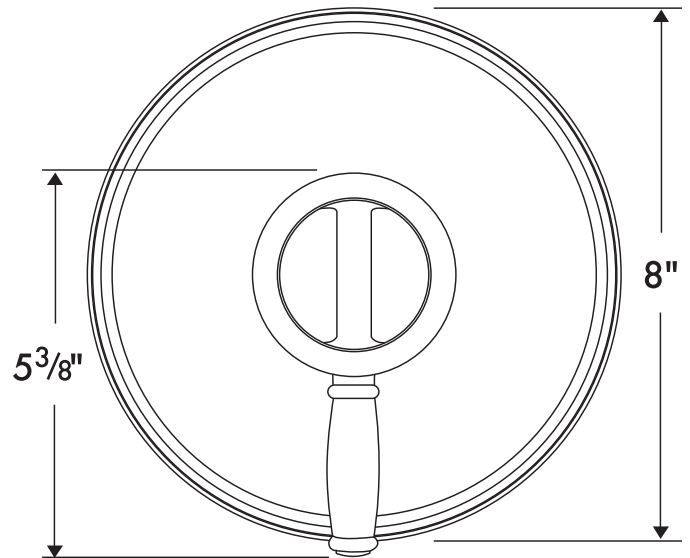

Retroaktiv™ Trim, ThermoBalance™ III 06067XX0

Available in Chrome (00), Oil Rub Bronze (62), Brushed Nickel (82), Polished Nickel (83), Polished Brass (93)

Product Specification

Lever handle

Thermostatic temperature control

Independent temperature and volume control

Integrated 3-way diverter

100° safety stop

High temperature limit stop may be reset to comply with local plumbing codes

Set your preferred water temperature

Up to 6 gpm @ 44 psi