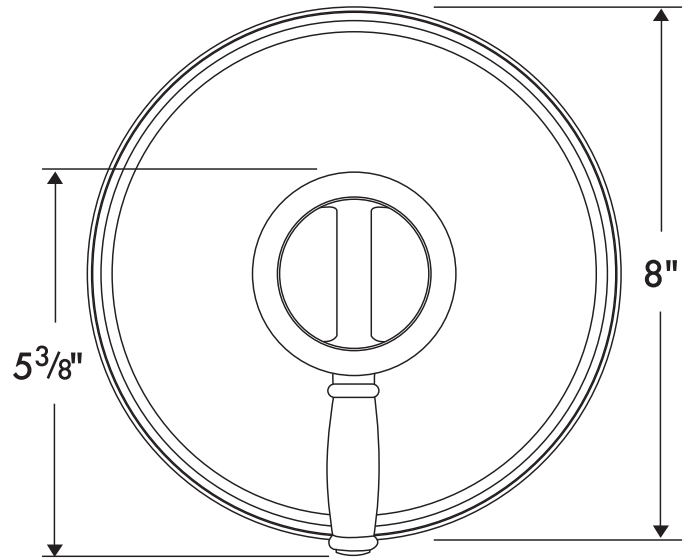

## Product Specification

Lever handle

Thermostatic temperature control

Independent temperature and volume control

100° safety stop

High temperature limit stop may be reset to comply with local plumbing codes