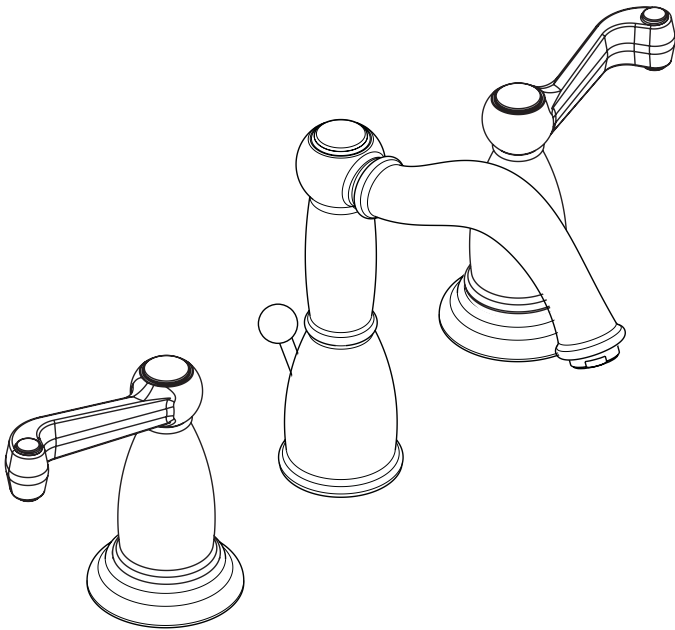

Tango™ Widespread Lav Set 06041XX0

Available in Chrome (00), Oil Rub Bronze (62), Brushed Nickel (82), Polished Nickel (83)

Product Specification

Solid brass

Scroll handles

Versatile mounting system – will accommodate a variety of installations*

90° ceramic cartridges

Cascade no-clog aerator

2.2 gpm

Includes pop-up drain

Requires 1/2" supply lines (not included)

Hole size in mounting surface: valves 1 1/4", spout 1 3/8"

Max. thickness of mounting surface: 1 5/8"

ADA compliant

*Due to the size of the handle deco-rings, this unit cannot be used in a 4" application.

hansgrohe