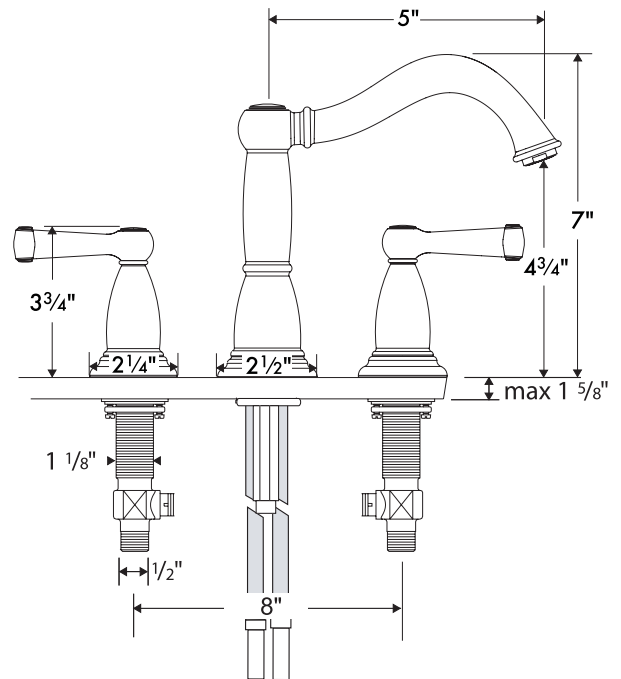

Tango™ Widespread Lav Set 06041XX0

Available in Chrome (00), Oil Rub Bronze (62), Brushed Nickel (82), Polished Nickel (83)

Product Specification

Solid brass

Scroll handles

Versatile mounting system – will accommodate a variety of installations*

90° ceramic cartridges

Cascade no-clog aerator

2.2 gpm

Includes pop-up drain

Requires 1/2" supply lines (not included)

Hole size in mounting surface: valves 1 1/4", spout 1 3/8"

Max. thickness of mounting surface: 1 5/8"

ADA compliant

*Due to the size of the handle deco-rings, this unit cannot be used in a 4" application.

hansgrohe