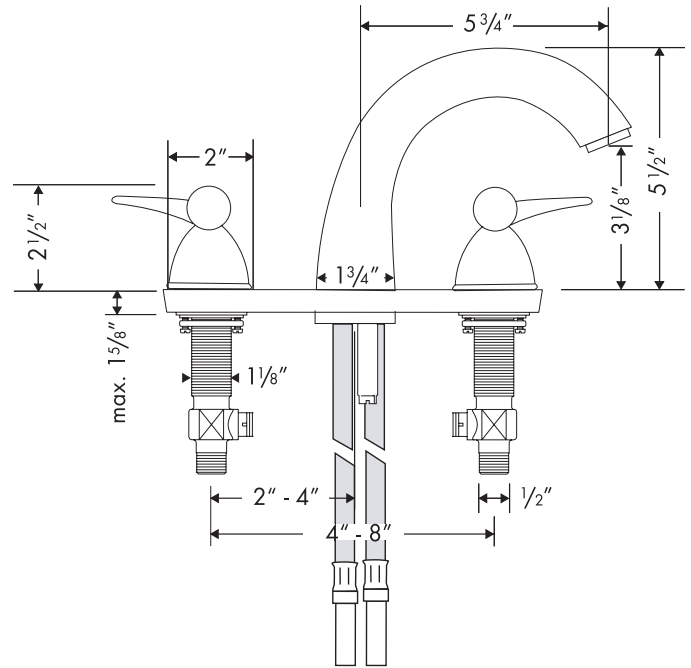

# Metro™ 4" - 8" Widespread Lav Set 06653XX0

Available in Chrome (00), Brushed Nickel (82)

## Product Specification

Solid brass

Versatile mounting system, fits 4" - 8" spreads

90° ceramic cartridges

Cascade no-clog aerator

2.2 gpm

Includes pop-up drain

Requires 1/2" supply lines (not included)

Hole size in mounting surface: valves 1 1/4", spout 1 3/8"

Max. thickness of mounting surface: 1 5/8"

ADA compliant

**hansgrohe**