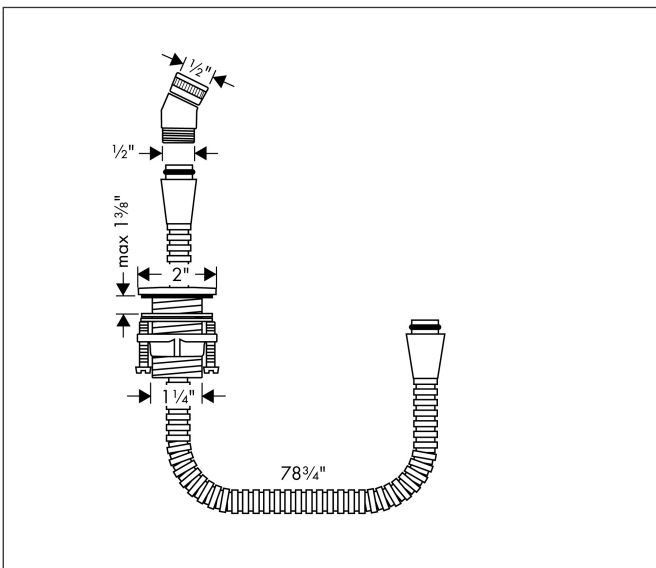

Brand hansgrohe  
Art. Name Metal Hose Pull-Out Set for Handshower  
Art. Nr. 06438000  
Surface Chrome  
Pos. 1

## Features

- Connection thread: 1/2" NPT

## Drawing

Brand hansgrohe  
Art. Name Metal Hose Pull-Out Set for Handshower  
Art. Nr. 06438000  
Surface Chrome  
Pos. 1

---

## Spare Parts Drawings for build year: >10/06

Brand hansgrohe  
 Art. Name Metal Hose Pull-Out Set for Handshower  
 Art. Nr. 06438000  
 Surface Chrome  
 Pos. 1