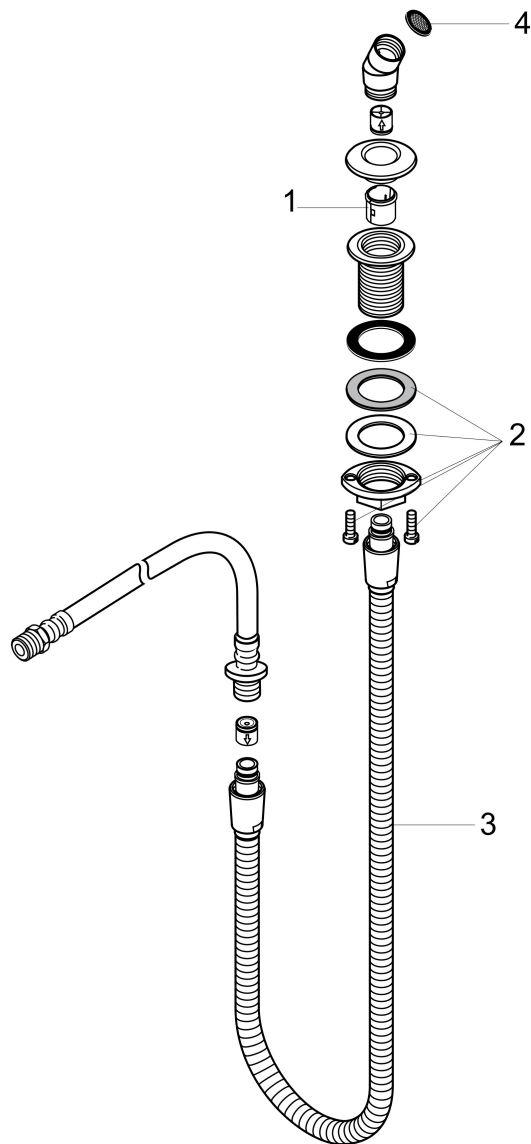

## Features

- Connection thread: 1/2" NPT

## Drawing

Brand hansgrohe  
Art. Name Metal Hose Pull-Out Set for Handshower  
Art. Nr. 06438000  
Surface Chrome  
Pos. 1

---

## Spare Parts Drawings for build year: >10/06

Brand hansgrohe  
 Art. Name Metal Hose Pull-Out Set for Handshower  
 Art. Nr. 06438000  
 Surface Chrome  
 Pos. 1

## Spare parts list for build year: >10/06

Pos.	Description	Article number
1	insert for shower holder	96942000
2	fixing set (Ø 32)	13961000
3	shower hose	97161000
4	filter packing	94246000
a	shower holder	28071000
b	escutcheon Ø 52 mm	97159000