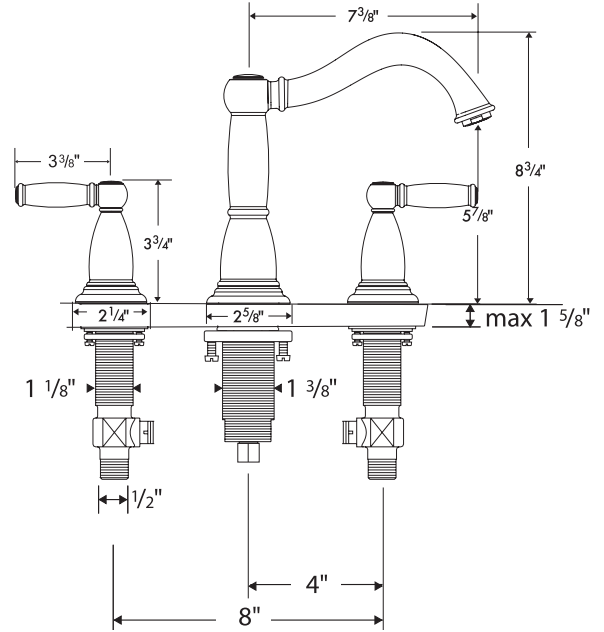

Tango 3-Hole Kitchen Faucet 06055XX0

Available in Chrome (00), Oil Rub Bronze (62), Brushed Nickel (82)

Product Specification

Lever handles

Solid brass

Ceramic cartridges

Spout swivels 360°

ADA compliant

Hole sizes valves 1 1/4"

spout 1 1/2"

Max. mounting surface thickness 1 5/8"

Flow rate 2.2 gpm

Requires 1/2" supply lines (not included)

hansgrohe