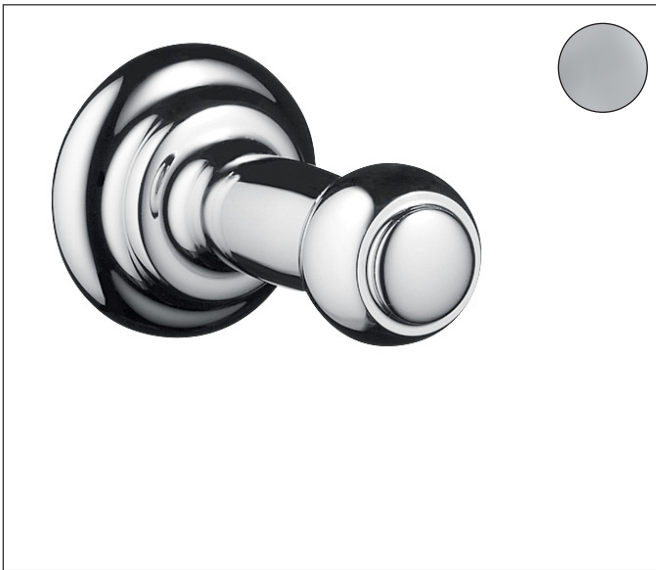

Brand hansgrohe  
Art. Name **C Accessories** Hook  
Art. Nr. 06099000  
Surface Chrome  
Pos. 1

## Product Picture

## Features

- Wall-mounted
- Metal
- With mounting material
- Concealed fastening