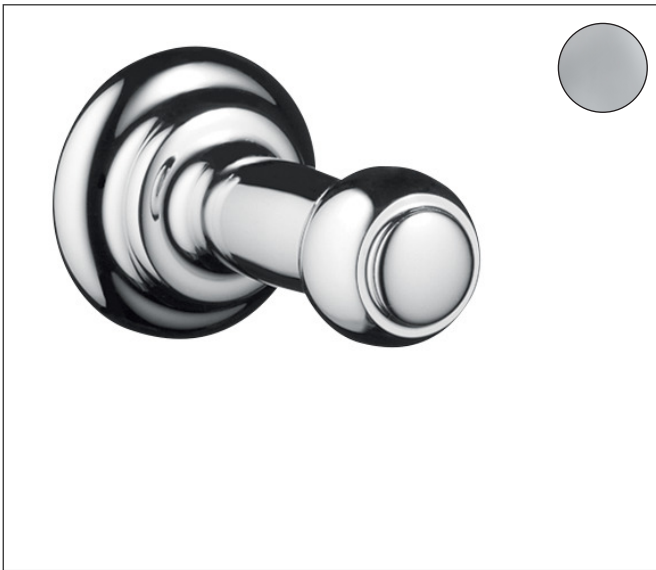

Brand hansgrohe
Art. Name **C Accessories** Hook
Art. Nr. 06096000
Surface Chrome
Pos. 1

Product Picture

Features

- Wall-mounted
- Metal
- With mounting material

Drawing