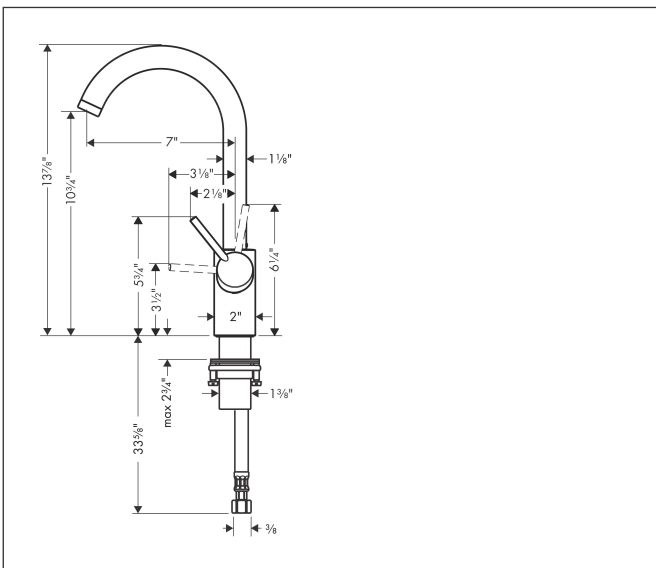

Brand hansgrohe
 Art. Name **Talis S** Kitchen Faucet, 1-Spray, 1.5 GPM
 Art. Nr. 04870000
 Surface Chrome
 Pos. 1

Product Picture

Drawing

Features

- Swivel range 150°
- Aerated spray
- Deck-mounted
- Maximum flow rate (at 3 bar): 5.7 l/min
- Ceramic cartridge
- G 3/8 hose connections
- Single handle kitchen faucet, connection hoses, fixation set, installation manual

Technology

Spray Types

Brand hansgrohe
Art. Name **Talis S** Kitchen Faucet, 1-Spray, 1.5 GPM
Art. Nr. 04870000
Surface Chrome
Pos. 1

Spare Parts Drawings for build year: >10/18

Brand hansgrohe
 Art. Name **Talis S** Kitchen Faucet, 1-Spray, 1.5 GPM
 Art. Nr. 04870000
 Surface Chrome
 Pos. 1

Spare parts list for build year: >10/18

Pos.	Description	Article number
1	handle	95560000
2	screw cover	96338000
3	flange	95498000
4	nut	97209000
5	cartridge, assy	92730000
6	locking screw for handle	95140000
7	seal	95008000
8	sealing set	92646000
9	screw	97662000
10	axialring	97558000
11	fixing set (Ø 34)	95049000
12	connection hose 35½" M8x0,75 3/8"	96316001
13	aerator M24x1 (5 l/min)	88744000