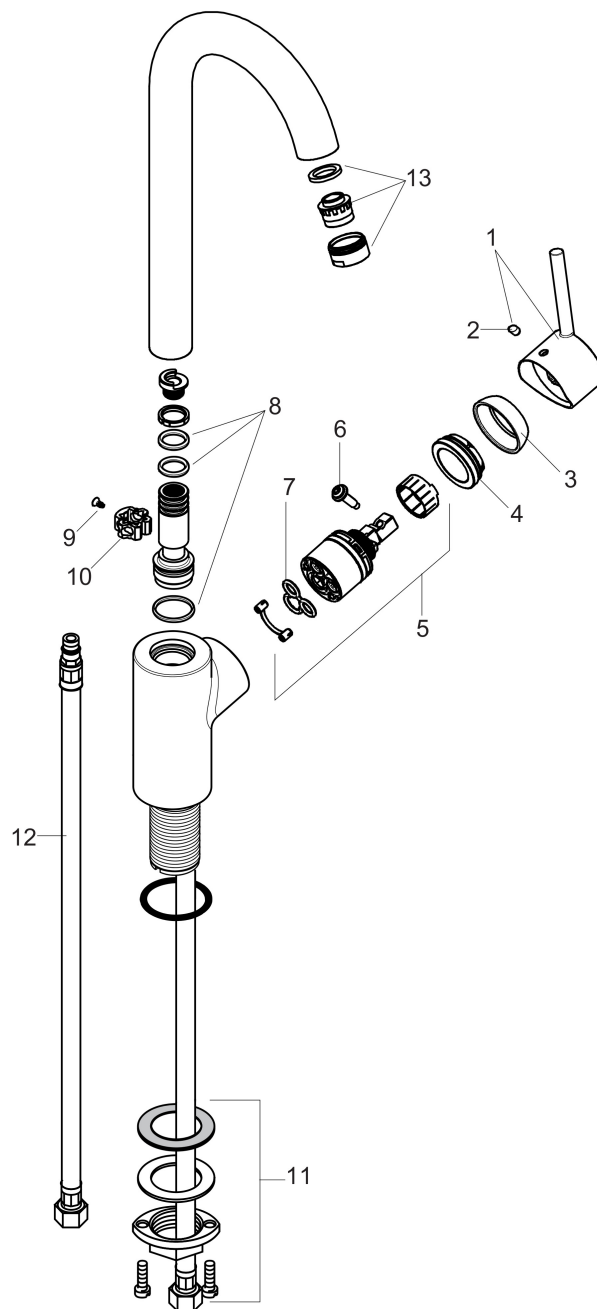

Brand hansgrohe
 Art. Name **Talis S** Kitchen Faucet, 1-Spray, 1.5 GPM
 Art. Nr. 04870000
 Surface Chrome
 Pos. 1

Product Picture

Drawing

Features

- Swivel range 150°
- Aerated spray
- Deck-mounted
- Maximum flow rate (at 3 bar): 5.7 l/min
- Ceramic cartridge
- G 3/8 hose connections
- Single handle kitchen faucet, connection hoses, fixation set, installation manual

Technology

Spray Types

Brand hansgrohe
Art. Name **Talis S** Kitchen Faucet, 1-Spray, 1.5 GPM
Art. Nr. 04870000
Surface Chrome
Pos. 1

Spare Parts Drawings for build year: >10/18

Brand hansgrohe
 Art. Name **Talis S** Kitchen Faucet, 1-Spray, 1.5 GPM
 Art. Nr. 04870000
 Surface Chrome
 Pos. 1

Spare parts list for build year: >10/18

Pos.	Description	Article number
1	handle	95560000
2	screw cover	96338000
3	flange	95498000
4	nut	97209000
5	cartridge, assy	92730000
6	locking screw for handle	95140000
7	seal	95008000
8	sealing set	92646000
9	screw	97662000
10	axialring	97558000
11	fixing set (Ø 34)	95049000
12	connection hose 35½" M8x0,75 3/8"	96316001
13	aerator M24x1 (5 l/min)	88744000