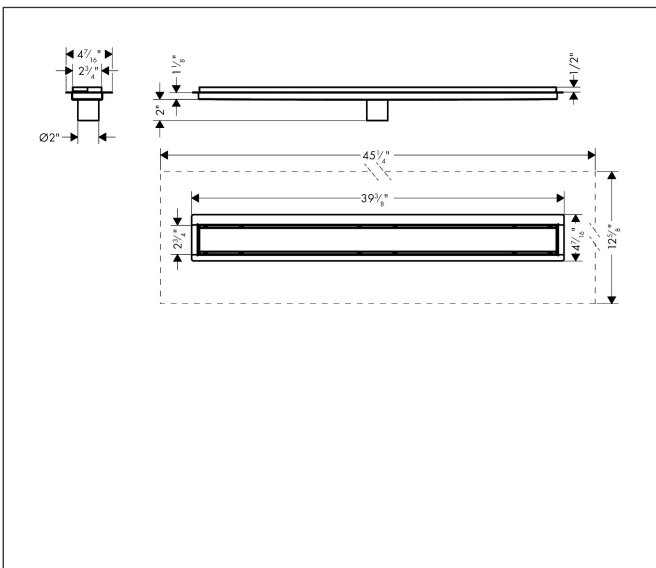

Drawing

Technology

Codes / Standards

- cUPC/IAPMO/12011/ cUPC mark