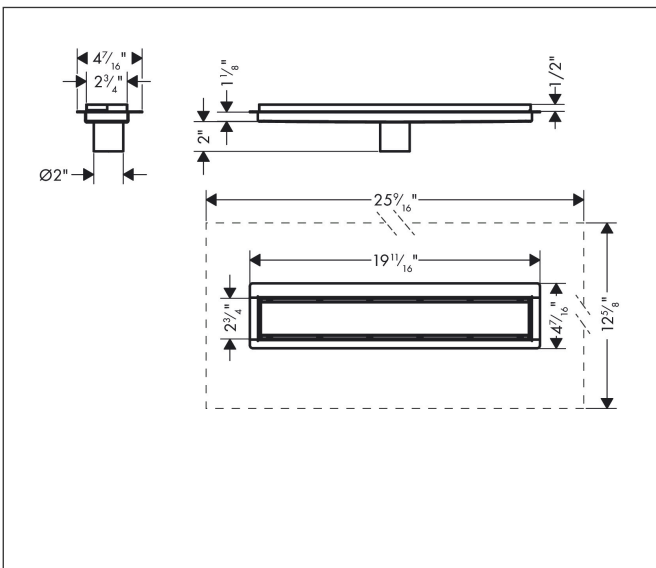

Brand hansgrohe
 Art. Name **RainDrain Go** Complete Set Shower Drain Basic 19 3/4"
 Art. Nr. 56270671
 Surface Matte Black
 Pos. 1

Product Picture

Features

- Consists of: drain set, installation set, pre-assembled sealing membrane, grate removal tool, hair catcher
- Grate material: Stainless Steel 304 (1.4301)
- Material installation set: Stainless Steel 304 (1.4301)
- Direction of outlet: vertical
- Easy to clean surface
- Drainage capacity standard installation: 10.3 GPM
- Where to use: new construction, renovation
- Tile thickness: up to 1/2"
- Grate removal tool allows easy removal of the drain set
- Mounting type: free in the floor
- Tileable on the back side
- Tile inlay depth: 1/2"
- Suitable for primary and secondary drainage

Drawing

Technology

Codes / Standards

- cUPC/IAPMO/12011/ cUPC mark