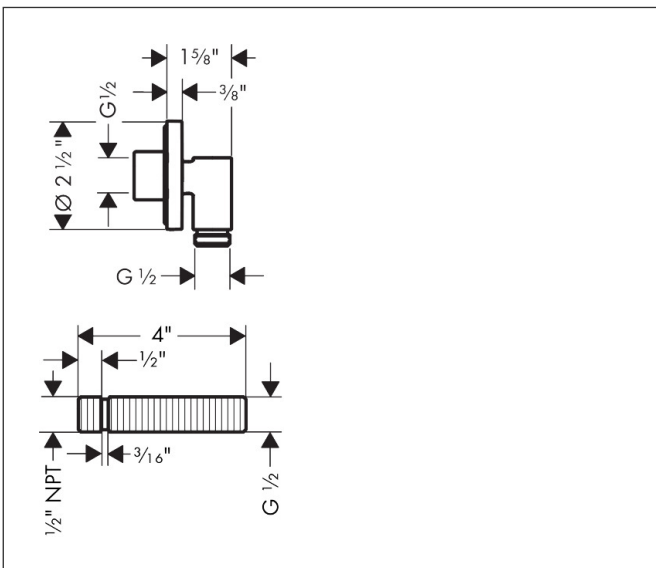

Drawing

Codes / Standards

- cUPC/IAPMO/3016/ cUPC Mark