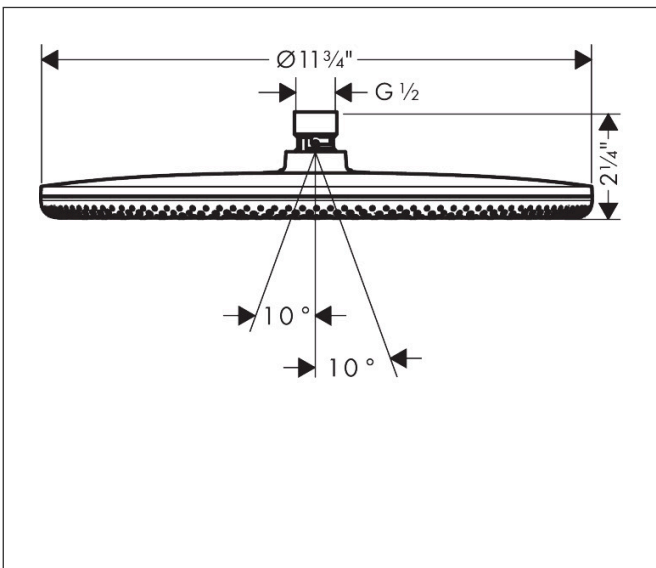

Brand hansgrohe
 Art. Name **Raindance Alive S** Showerhead 300 1-Jet 2.5 GPM
 Art. Nr. 24521001
 Surface Chrome
 Pos. 1

Product Picture

Drawing

Features

- Showerhead size: 11 7/8"
- Spray type: Rain, or PowderRain
- Spray Type Switch: allows the spray type to be changed even after installation, Rain (preset), change to PowderRain can be selected upon installation or changed easily at any later stage
- Maximum flow rate : 2.5 GPM
- DropGuard reduces the dripping after stopping the shower to just a few seconds
- Design cover can be removed easily and without tools for cleaning
- Design cover surface: graphite
- Design cover conceals the nozzles
- Flat, minimalist design