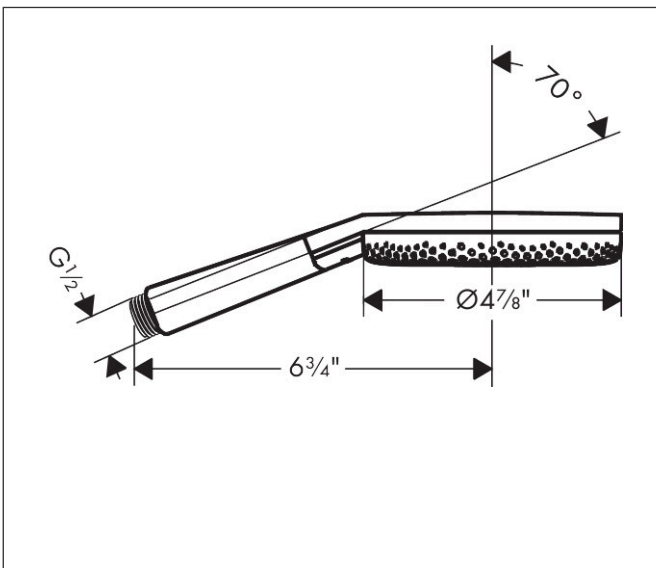

Brand hansgrohe
 Art. Name **Raindance Alive Select S** Handshower 125 3-Jet, 1.75 GPM
 Art. Nr. 24512001
 Surface Chrome
 Pos. 1

Product Picture

Drawing

Features

- Spray type: RainAir, PowderRain, Massage spray
- Convenient spray selection via Select button
- Maximum flow rate : 1.75 GPM
- Design cover conceals the nozzles
- Design cover can be removed easily and without tools for cleaning
- Design cover surface: graphite