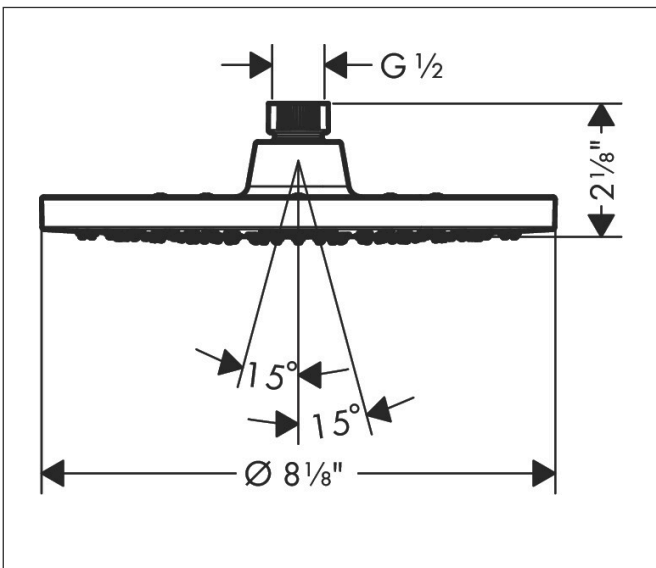

Drawing

Technology

Spray Types

Brand hansgrohe
 Art. Name **Vernis Blend** Showerhead 200 1-Jet 2.5 GPM
 Art. Nr. 26271821
 Surface Brushed Nickel
 Pos. 3

Product Picture

Features

- Showerhead size: 8"
- Spray pattern: Rain
- Maximum flow rate: 2.5 GPM
- 102 spray nozzles

Drawing

Technology

Spray Types

Brand hansgrohe
 Art. Name **Vernis Blend** Showerhead 200 1-Jet 2.5 GPM
 Art. Nr. 26271001
 Surface Chrome
 Pos. 3

Product Picture

Features

- Showerhead size: 8"
- Spray pattern: Rain
- Maximum flow rate: 2.5 GPM
- 102 spray nozzles

Drawing

Technology

Spray Types