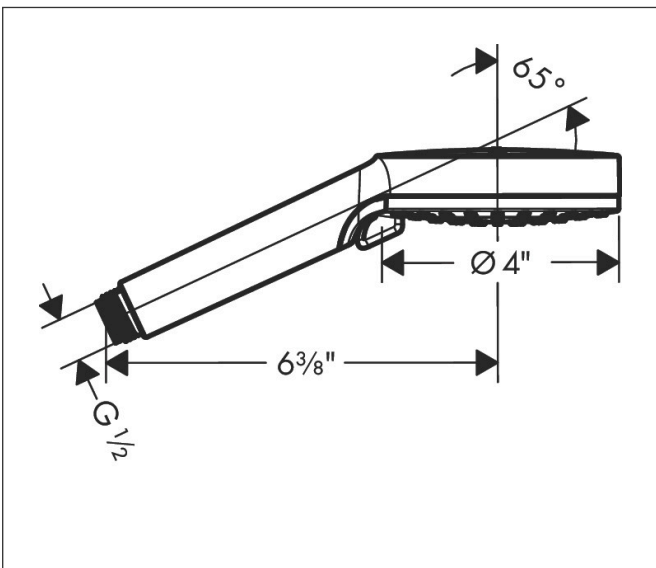

Drawing

Technology

Spray Types

Brand hansgrohe
 Art. Name **Vernis Blend** Showerhead 200 1-Jet 2.5 GPM
 Art. Nr. 26271821
 Surface Brushed Nickel
 Pos. 3

Product Picture

Features

- Showerhead size: 8"
- Spray pattern: Rain
- Maximum flow rate: 2.5 GPM
- 102 spray nozzles

Brand hansgrohe
 Art. Name **Croma SAM Set Plus** without Shower Components
 Art. Nr. 04527000
 Surface Chrome
 Pos. 1

Product Picture

Features

- Consists of: handshower hose
- The adjustable handshower holder on this model should not be used with a handshower with a spray face larger than 5" in diameter
- Push-button for handshower

Drawing

Brand hansgrohe
 Art. Name **Vernis Blend** Hand shower 100 Vario 2.5 GPM
 Art. Nr. 26270001
 Surface Chrome
 Pos. 2

Product Picture

Features

- Spray pattern: Rain, IntenseRain
- 80 spray nozzles
- Spray type adjustment by turning spray disc
- Spray disc surface: easy cleanable plastic spray disc
- Maximum flow rate: 2.5 GPM

Drawing

Technology

Spray Types

Brand hansgrohe
 Art. Name **Vernis Blend** Showerhead 200 1-Jet 2.5 GPM
 Art. Nr. 26271001
 Surface Chrome
 Pos. 3

Product Picture

Features

- Showerhead size: 8"
- Spray pattern: Rain
- Maximum flow rate: 2.5 GPM
- 102 spray nozzles