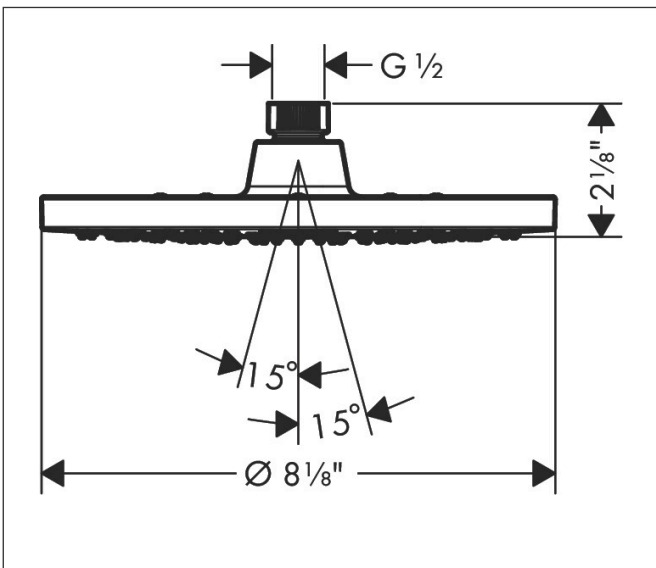

Drawing

Technology

Spray Types