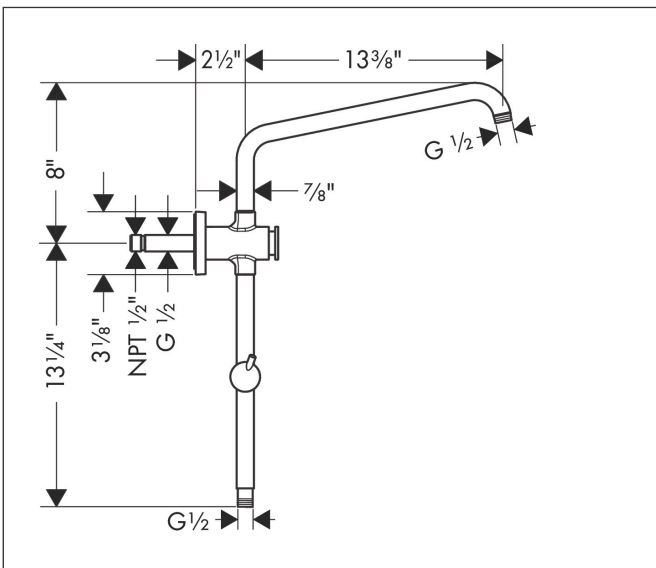

Drawing

Technology

Spray Types

Brand hansgrohe
 Art. Name **Vernis Blend** Showerhead 200 1-Jet 2.5 GPM
 Art. Nr. 26271821
 Surface Brushed Nickel
 Pos. 3

Product Picture

Features

- Showerhead size: 8"
- Spray pattern: Rain
- Maximum flow rate: 2.5 GPM
- 102 spray nozzles

Brand hansgrohe
 Art. Name **Croma SAM Set Plus** without Shower Components
 Art. Nr. 04527000
 Surface Chrome
 Pos. 1

Product Picture

Features

- Consists of: handshower hose
- The adjustable handshower holder on this model should not be used with a handshower with a spray face larger than 5" in diameter
- Push-button for handshower

Drawing

Brand hansgrohe
 Art. Name **Vernis Blend** Hand shower 100 Vario 2.5 GPM
 Art. Nr. 26270001
 Surface Chrome
 Pos. 2

Product Picture

Features

- Spray pattern: Rain, IntenseRain
- 80 spray nozzles
- Spray type adjustment by turning spray disc
- Spray disc surface: easy cleanable plastic spray disc
- Maximum flow rate: 2.5 GPM

Drawing

Technology

Spray Types

Brand hansgrohe
 Art. Name **Vernis Blend** Showerhead 200 1-Jet 2.5 GPM
 Art. Nr. 26271001
 Surface Chrome
 Pos. 3

Product Picture

Features

- Showerhead size: 8"
- Spray pattern: Rain
- Maximum flow rate: 2.5 GPM
- 102 spray nozzles