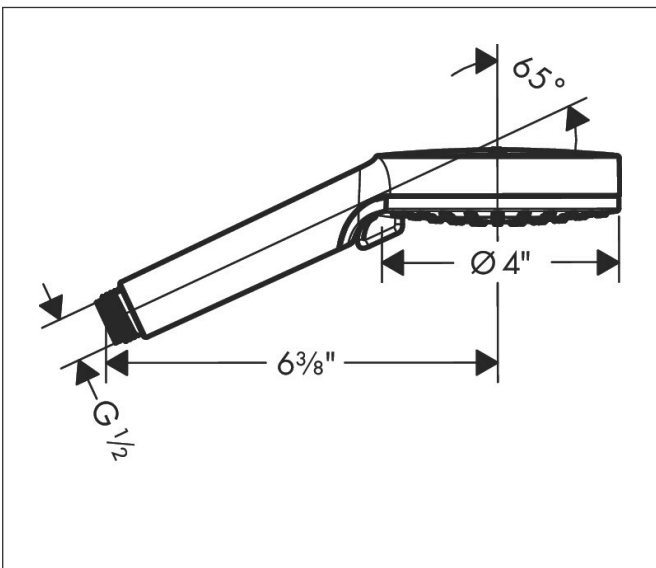

Brand hansgrohe
 Art. Name **Vernis Blend** Hand shower 100 Vario 2.5 GPM
 Art. Nr. 26270821
 Surface Brushed Nickel
 Pos. 2

Product Picture

Features

- Spray pattern: Rain, IntenseRain
- 80 spray nozzles
- Spray type adjustment by turning spray disc
- Spray disc surface: easy cleanable plastic spray disc
- Maximum flow rate: 2.5 GPM

Drawing

Technology

Spray Types

Brand hansgrohe
 Art. Name **Vernis Blend** Showerhead 200 1-Jet 2.5 GPM
 Art. Nr. 26271821
 Surface Brushed Nickel
 Pos. 3

Product Picture

Features

- Showerhead size: 8"
- Spray pattern: Rain
- Maximum flow rate: 2.5 GPM
- 102 spray nozzles

Brand hansgrohe
 Art. Name **Croma SAM Set Plus** without Shower Components
 Art. Nr. 04527000
 Surface Chrome
 Pos. 1

Product Picture

Features

- Consists of: handshower hose
- The adjustable handshower holder on this model should not be used with a handshower with a spray face larger than 5" in diameter
- Push-button for handshower