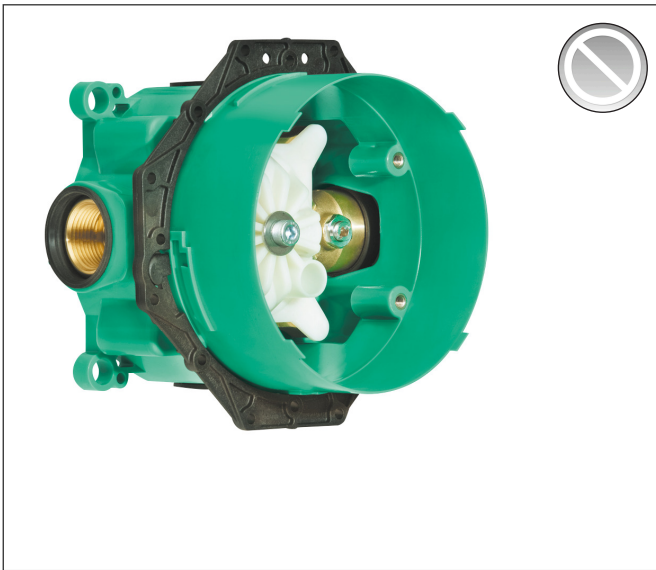

AXOR

hansgrohe

Product Catalog

Table of contents

Product Picture	Model Name	Surface Finish	Article Number (SKU)
	iBox universal Rough, with Service Stops, 3/4"		01850181
	Ecostat Square Pressure Balance Trim	Chrome	15724001
	Pulsify S Showerhead 105 1-Jet 1.75 GPM	Chrome	24132001
	Pulsify Showerarm for Showerhead 105	Chrome	24139001

Brand hansgrohe
 Art. Name **iBox universal** Rough, with Service Stops, 3/4"
 Art. Nr. 01850181
 Pos. 1

Product Picture

Features

- Connection thread: 3/4" NPT
- Rotationally-symmetric installation
- Sound-decoupled installation

Drawing

Brand hansgrohe
 Art. Name **Ecostat Square** Pressure Balance Trim
 Art. Nr. 15724001
 Surface Chrome
 Pos. 2

Product Picture

Features

- Temperature and volume control for 1 outlet
- Maximum flow rate at 60 psi: 5.44 GPM
- Bypass for use with diverter-type tub spouts
- Connection type: rough

Drawing

Brand hansgrohe
 Art. Name **Pulsify S** Showerhead 105 1-Jet 1.75 GPM
 Art. Nr. 24132001
 Surface Chrome
 Pos. 3

reddot winner 2021

Product Picture

Features

- Showerhead size: 4"
- Spray pattern: PowderRain
- Maximum flow rate: 1.75 GPM
- Spray disc surface: graphite