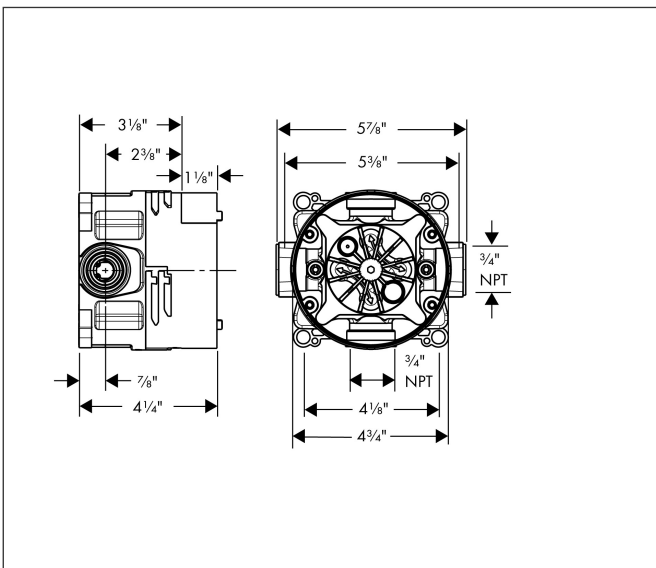

Brand hansgrohe
 Art. Name **iBox universal** Rough, with Service Stops, 3/4"
 Art. Nr. 01850181
 Pos. 1

Product Picture

Features

- Connection thread: 3/4" NPT
- Rotationally-symmetric installation
- Sound-decoupled installation

Drawing

Brand hansgrohe
 Art. Name **Ecostat Square** Pressure Balance Trim
 Art. Nr. 15724821
 Surface Brushed Nickel
 Pos. 2

Product Picture

Features

- Temperature and volume control for 1 outlet
- Maximum flow rate at 60 psi: 5.44 GPM
- Bypass for use with diverter-type tub spouts
- Connection type: rough

Drawing

Brand hansgrohe
 Art. Name **Pulsify S** Showerhead 105 1-Jet 1.75 GPM
 Art. Nr. 24132821
 Surface Brushed Nickel
 Pos. 3

reddot winner 2021

DESIGN AWARD 2021

Product Picture

Features

- Showerhead size: 4"
- Spray pattern: PowderRain
- Maximum flow rate: 1.75 GPM
- Spray disc surface: graphite