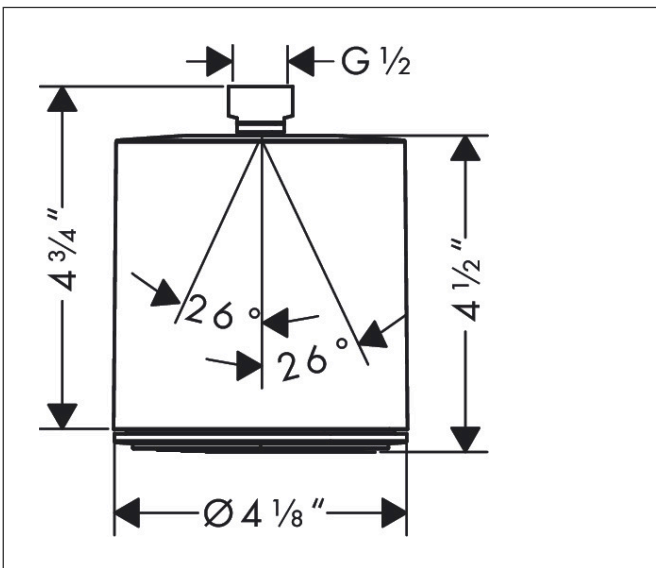

Drawing

Brand hansgrohe
 Art. Name **Ecostat Square** Pressure Balance Trim
 Art. Nr. 15724141
 Surface Brushed Bronze
 Pos. 2

Product Picture

Features

- Temperature and volume control for 1 outlet
- Maximum flow rate at 60 psi: 5.44 GPM
- Bypass for use with diverter-type tub spouts
- Connection type: rough

Drawing

Brand hansgrohe
 Art. Name **Pulsify S** Showerhead 105 1-Jet 1.75 GPM
 Art. Nr. 24132141
 Surface Brushed Bronze
 Pos. 3

Product Picture

Features

- Showerhead size: 4"
- Spray pattern: PowderRain
- Maximum flow rate: 1.75 GPM
- Spray disc surface: graphite

Drawing

Technology

Spray Types

Brand hansgrohe
 Art. Name **Pulsify** Showerarm for Showerhead 105
 Art. Nr. 24139141
 Surface Brushed Bronze
 Pos. 4

Product Picture

Features

- Plastic
- Connection type: 1/2" NPT
- Wall outlet, mounting material, installation manual