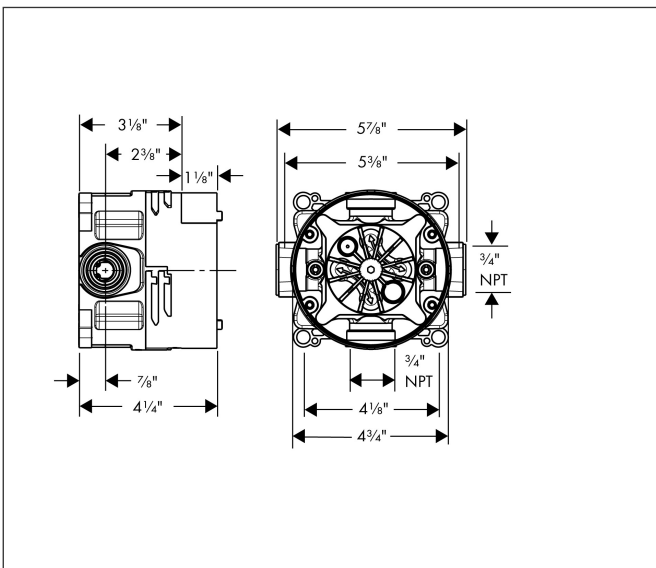

Brand hansgrohe
 Art. Name **iBox universal** Rough, with Service Stops, 3/4"
 Art. Nr. 01850181
 Pos. 1

Product Picture

Features

- Connection thread: 3/4" NPT
- Rotationally-symmetric installation
- Sound-decoupled installation

Drawing

Brand hansgrohe
 Art. Name **Ecostat Square** Pressure Balance Trim
 Art. Nr. 15724001
 Surface Chrome
 Pos. 2

Product Picture

Features

- Temperature and volume control for 1 outlet
- Maximum flow rate at 60 psi: 5.44 GPM
- Bypass for use with diverter-type tub spouts
- Connection type: rough

Drawing

Brand hansgrohe
 Art. Name **Pulsify S** Showerhead 105 1-Jet 1.75 GPM
 Art. Nr. 24132001
 Surface Chrome
 Pos. 3

reddot winner 2021

Product Picture

Features

- Showerhead size: 4"
- Spray pattern: PowderRain
- Maximum flow rate: 1.75 GPM
- Spray disc surface: graphite