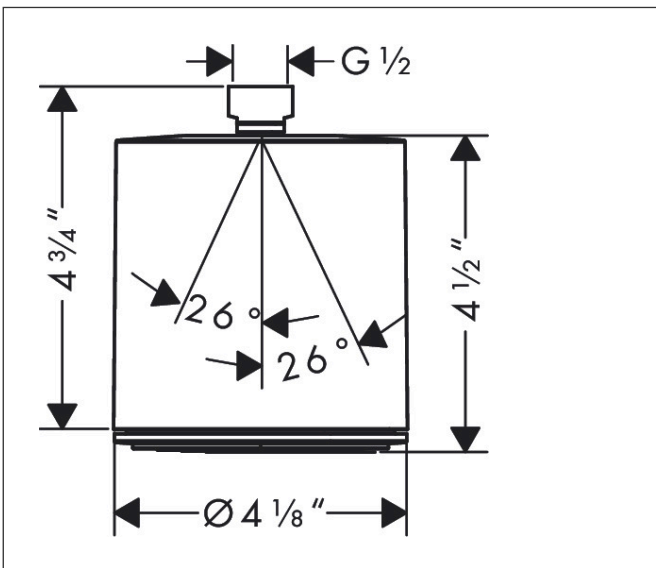

Drawing

Brand hansgrohe
 Art. Name **Ecostat Square** Pressure Balance Trim
 Art. Nr. 15724671
 Surface Matte Black
 Pos. 2

Product Picture

Features

- Temperature and volume control for 1 outlet
- Maximum flow rate at 60 psi: 5.44 GPM
- Bypass for use with diverter-type tub spouts
- Connection type: rough

Drawing

Brand hansgrohe
 Art. Name **Pulsify S** Showerhead 105 1-Jet 1.75 GPM
 Art. Nr. 24132671
 Surface Matte Black
 Pos. 3

reddot winner 2021

DESIGN AWARD 2021

Product Picture

Features

- Showerhead size: 4"
- Spray pattern: PowderRain
- Maximum flow rate: 1.75 GPM
- Spray disc surface: graphite

Drawing

Technology

Spray Types

Brand hansgrohe
 Art. Name **Pulsify** Showerarm for Showerhead 105
 Art. Nr. 24139671
 Surface Matte Black
 Pos. 4

reddot winner 2021

DESIGN AWARD 2021

Product Picture

Features