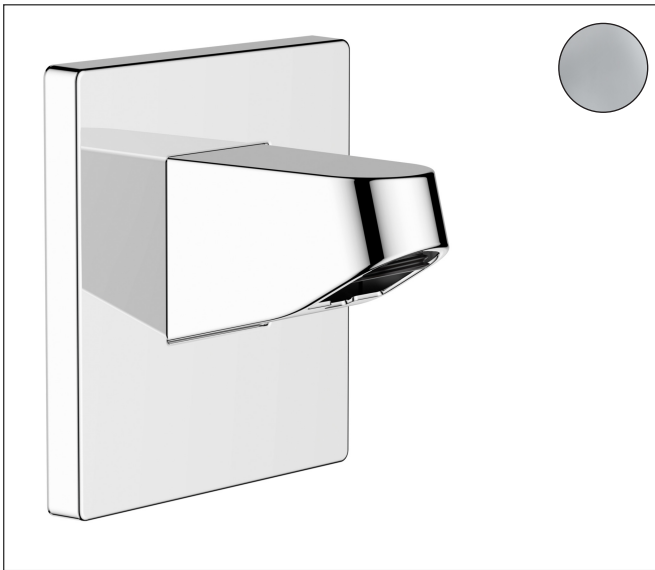

Drawing

Brand hansgrohe
 Art. Name **Pulsify S** Showerhead 105 1-Jet 1.75 GPM
 Art. Nr. 24132001
 Surface Chrome
 Pos. 3

reddot winner 2021

Product Picture

Features

- Showerhead size: 4"
- Spray pattern: PowderRain
- Maximum flow rate: 1.75 GPM
- Spray disc surface: graphite

Drawing

Technology

Spray Types

Brand hansgrohe
 Art. Name **Pulsify** Showerarm for Showerhead 105
 Art. Nr. 24139001
 Surface Chrome
 Pos. 4

reddot winner 2021

DESIGN AWARD 2021

Product Picture

Features

- Plastic
- Connection type: 1/2" NPT
- Wall outlet, mounting material, installation manual

Drawing

AXOR

hansgrohe

Product Catalog

Table of contents

Product Picture	Model Name	Surface Finish	Article Number (SKU)
	iBox universal Rough, with Service Stops, 3/4"		01850181
	Ecostat Square Pressure Balance Trim	Brushed Bronze	15724141
	Pulsify S Showerhead 105 1-Jet 1.75 GPM	Brushed Bronze	24132141
	Pulsify Showerarm for Showerhead 105	Brushed Bronze	24139141