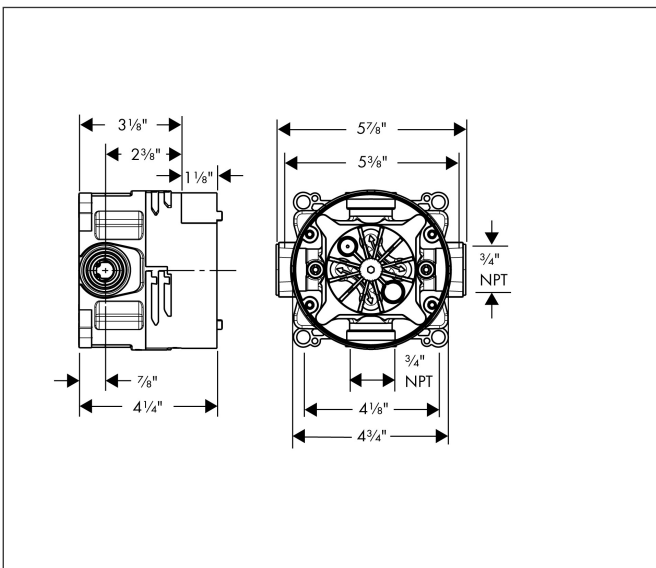

Brand hansgrohe
 Art. Name **iBox universal** Rough, with Service Stops, 3/4"
 Art. Nr. 01850181
 Pos. 1

Product Picture

Features

- Connection thread: 3/4" NPT
- Rotationally-symmetric installation
- Sound-decoupled installation

Drawing

Brand hansgrohe
 Art. Name **Ecostat Square** Pressure Balance Trim
 Art. Nr. 15724141
 Surface Brushed Bronze
 Pos. 2

Product Picture

Features

- Temperature and volume control for 1 outlet
- Maximum flow rate at 60 psi: 5.44 GPM
- Bypass for use with diverter-type tub spouts
- Connection type: rough

Drawing

Brand hansgrohe
 Art. Name **Pulsify S** Showerhead 105 1-Jet 1.75 GPM
 Art. Nr. 24132141
 Surface Brushed Bronze
 Pos. 3

Product Picture

Features

- Showerhead size: 4"
- Spray pattern: PowderRain
- Maximum flow rate: 1.75 GPM
- Spray disc surface: graphite