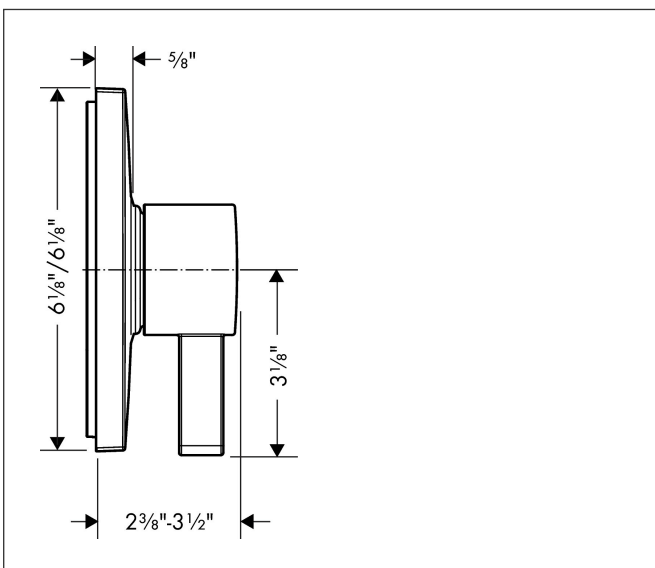

Drawing

Brand hansgrohe
 Art. Name **Pulsify S** Showerhead 105 1-Jet 1.75 GPM
 Art. Nr. 24132001
 Surface Chrome
 Pos. 3

reddot winner 2021

Product Picture

Features

- Showerhead size: 4"
- Spray pattern: PowderRain
- Maximum flow rate: 1.75 GPM
- Spray disc surface: graphite

Drawing

Brand hansgrohe
 Art. Name **Ecostat Square** Pressure Balance Trim
 Art. Nr. 15724141
 Surface Brushed Bronze
 Pos. 2

Product Picture

Features

- Temperature and volume control for 1 outlet
- Maximum flow rate at 60 psi: 5.44 GPM
- Bypass for use with diverter-type tub spouts
- Connection type: rough

Drawing

Brand hansgrohe
 Art. Name **Pulsify S** Showerhead 105 1-Jet 1.75 GPM
 Art. Nr. 24132141
 Surface Brushed Bronze
 Pos. 3

Product Picture

Features

- Showerhead size: 4"
- Spray pattern: PowderRain
- Maximum flow rate: 1.75 GPM
- Spray disc surface: graphite