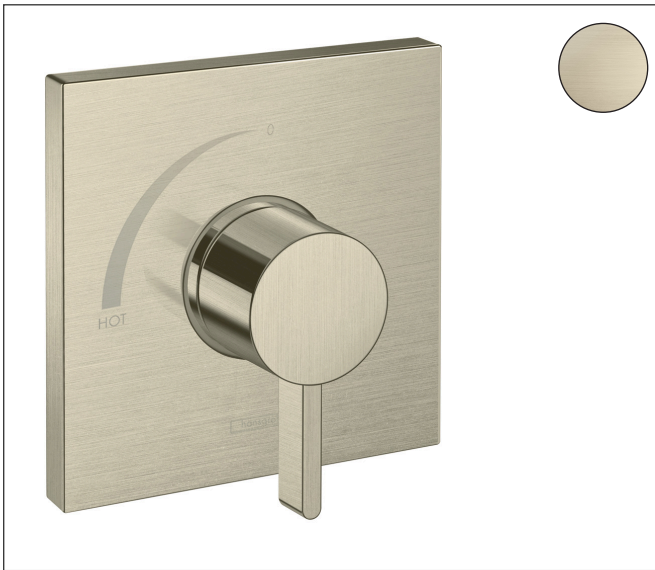

Drawing

AXOR

hansgrohe

Product Catalog

Table of contents

Product Picture	Model Name	Surface Finish	Article Number (SKU)
	iBox universal Rough, with Service Stops, 3/4"		01850181
	Ecostat Square Pressure Balance Trim	Brushed Nickel	15724821
	Pulsify S Showerhead 105 1-Jet 1.75 GPM	Brushed Nickel	24132821
	Pulsify Showerarm for Showerhead 105	Brushed Nickel	24139821

Brand hansgrohe
 Art. Name **iBox universal** Rough, with Service Stops, 3/4"
 Art. Nr. 01850181
 Pos. 1

Product Picture

Features

- Connection thread: 3/4" NPT
- Rotationally-symmetric installation
- Sound-decoupled installation

Drawing

Brand hansgrohe
 Art. Name **Ecostat Square** Pressure Balance Trim
 Art. Nr. 15724821
 Surface Brushed Nickel
 Pos. 2

Product Picture

Features

- Temperature and volume control for 1 outlet
- Maximum flow rate at 60 psi: 5.44 GPM
- Bypass for use with diverter-type tub spouts
- Connection type: rough