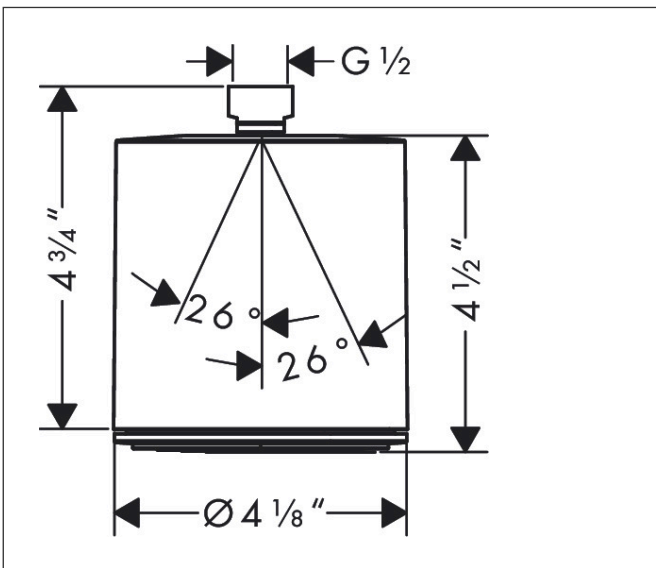

Drawing

Brand hansgrohe
 Art. Name **Ecostat Square** Pressure Balance Trim
 Art. Nr. 15724821
 Surface Brushed Nickel
 Pos. 2

Product Picture

Features

- Temperature and volume control for 1 outlet
- Maximum flow rate at 60 psi: 5.44 GPM
- Bypass for use with diverter-type tub spouts
- Connection type: rough

Drawing

Brand hansgrohe
 Art. Name **Pulsify S** Showerhead 105 1-Jet 1.75 GPM
 Art. Nr. 24132821
 Surface Brushed Nickel
 Pos. 3

reddot winner 2021

DESIGN AWARD 2021

Product Picture

Features

- Showerhead size: 4"
- Spray pattern: PowderRain
- Maximum flow rate: 1.75 GPM
- Spray disc surface: graphite

Drawing

Technology

Spray Types

Brand hansgrohe
 Art. Name **Pulsify** Showerarm for Showerhead 105
 Art. Nr. 24139821
 Surface Brushed Nickel
 Pos. 4

reddot winner 2021

DESIGN AWARD 2021

Product Picture

Features