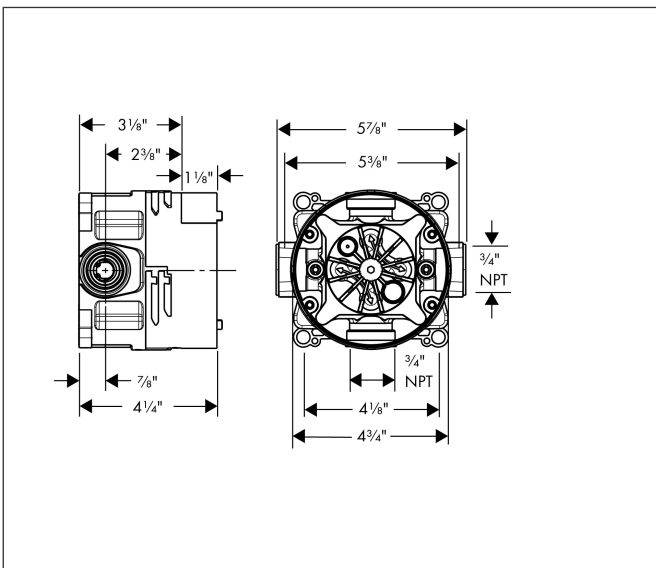

Brand hansgrohe
 Art. Name **iBox universal** Rough, with Service Stops, 3/4"
 Art. Nr. 01850181
 Pos. 1

Product Picture

Features

- Connection thread: 3/4" NPT
- Rotationally-symmetric installation
- Sound-decoupled installation

Drawing

Brand hansgrohe
 Art. Name **Ecostat Square** Pressure Balance Trim
 Art. Nr. 15724671
 Surface Matte Black
 Pos. 2

Product Picture

Features

- Temperature and volume control for 1 outlet
- Maximum flow rate at 60 psi: 5.44 GPM
- Bypass for use with diverter-type tub spouts
- Connection type: rough

Drawing

Brand hansgrohe
 Art. Name **Pulsify S** Showerhead 105 1-Jet 1.75 GPM
 Art. Nr. 24132671
 Surface Matte Black
 Pos. 3

reddot winner 2021

DESIGN AWARD 2021

Product Picture

Features

- Showerhead size: 4"
- Spray pattern: PowderRain
- Maximum flow rate: 1.75 GPM
- Spray disc surface: graphite