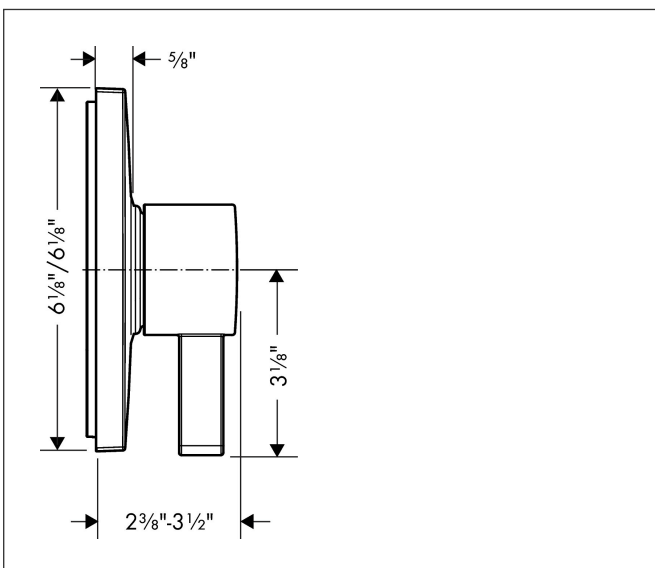

Drawing

Brand hansgrohe
 Art. Name **Ecostat Square** Pressure Balance Trim
 Art. Nr. 15724001
 Surface Chrome
 Pos. 2

Product Picture

Features

- Temperature and volume control for 1 outlet
- Maximum flow rate at 60 psi: 5.44 GPM
- Bypass for use with diverter-type tub spouts
- Connection type: rough

Drawing

Brand hansgrohe
 Art. Name **Pulsify S** Showerhead 105 1-Jet 1.75 GPM
 Art. Nr. 24132001
 Surface Chrome
 Pos. 3

reddot winner 2021

Product Picture

Features

- Showerhead size: 4"
- Spray pattern: PowderRain
- Maximum flow rate: 1.75 GPM
- Spray disc surface: graphite

Drawing

Brand hansgrohe
 Art. Name **Pulsify S** Showerhead 105 1-Jet 1.75 GPM
 Art. Nr. 24132141
 Surface Brushed Bronze
 Pos. 3

Product Picture

Features

- Showerhead size: 4"
- Spray pattern: PowderRain
- Maximum flow rate: 1.75 GPM
- Spray disc surface: graphite