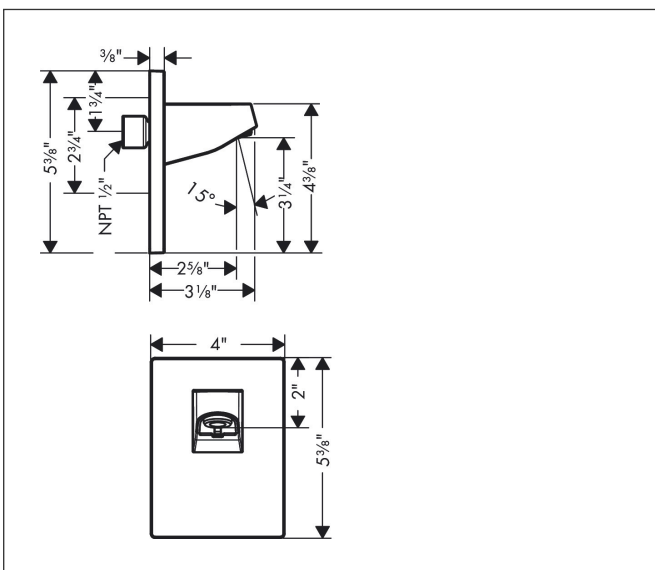

Brand hansgrohe
Art. Name **Pulsify** Showerarm for Showerhead 105
Art. Nr. 24139141
Surface Brushed Bronze
Pos. 4

Product Picture

Features

- Plastic
- Connection type: 1/2" NPT
- Wall outlet, mounting material, installation manual

Drawing