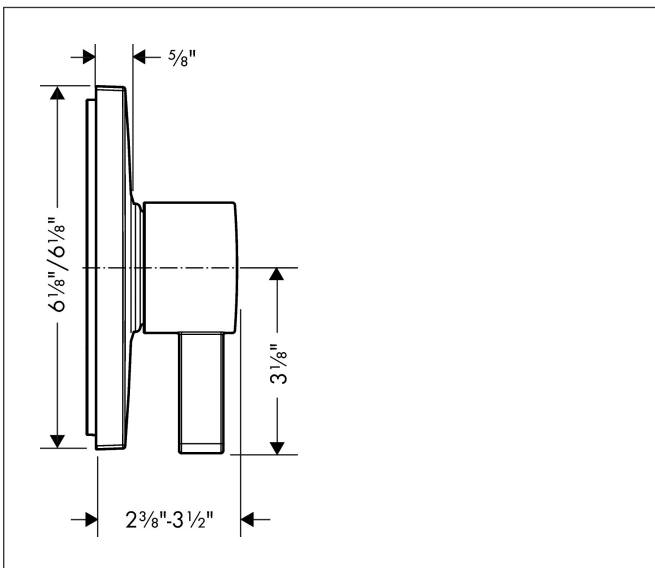

Drawing

Brand hansgrohe
 Art. Name **Ecostat Square** Pressure Balance Trim
 Art. Nr. 15724821
 Surface Brushed Nickel
 Pos. 2

Product Picture

Features

- Temperature and volume control for 1 outlet
- Maximum flow rate at 60 psi: 5.44 GPM
- Bypass for use with diverter-type tub spouts
- Connection type: rough

Drawing

Brand hansgrohe
 Art. Name **Pulsify S** Showerhead 105 1-Jet 1.75 GPM
 Art. Nr. 24132821
 Surface Brushed Nickel
 Pos. 3

reddot winner 2021

DESIGN AWARD 2021

Product Picture

Features

- Showerhead size: 4"
- Spray pattern: PowderRain
- Maximum flow rate: 1.75 GPM
- Spray disc surface: graphite