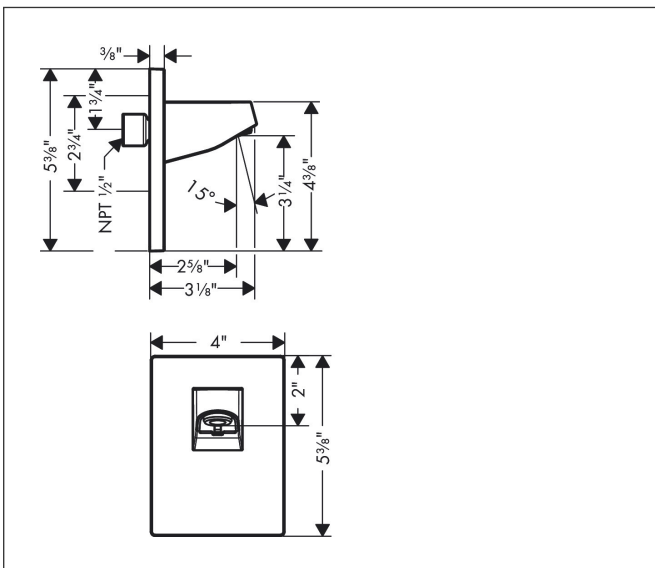

Brand hansgrohe
Art. Name **Pulsify** Showerarm for Showerhead 105
Art. Nr. 24139821
Surface Brushed Nickel
Pos. 4

reddot winner 2021

DESIGN AWARD 2021

Product Picture

Features

- Plastic
- Connection type: 1/2" NPT
- Wall outlet, mounting material, installation manual

Drawing