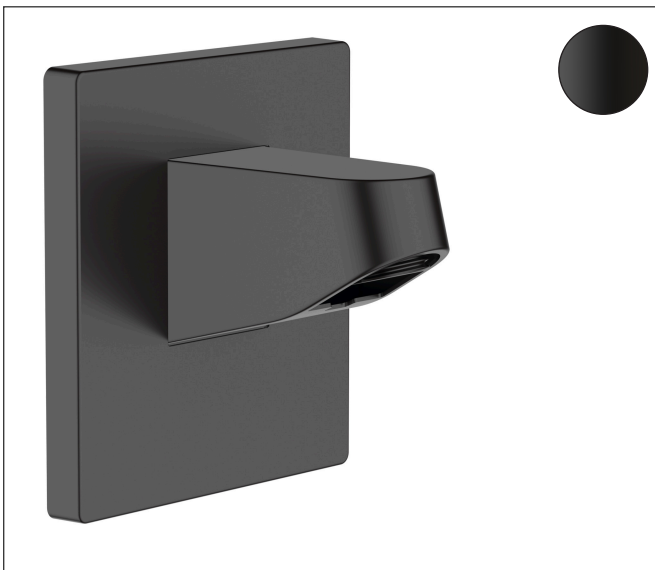

Drawing

Brand hansgrohe
 Art. Name **Pulsify S** Showerhead 105 1-Jet 1.75 GPM
 Art. Nr. 24132671
 Surface Matte Black
 Pos. 3

reddot winner 2021

DESIGN AWARD 2021

Product Picture

Features

- Showerhead size: 4"
- Spray pattern: PowderRain
- Maximum flow rate: 1.75 GPM
- Spray disc surface: graphite

Drawing

Technology

Spray Types

Brand hansgrohe
 Art. Name **Pulsify** Showerarm for Showerhead 105
 Art. Nr. 24139671
 Surface Matte Black
 Pos. 4

reddot winner 2021

DESIGN AWARD 2021

Product Picture

Features