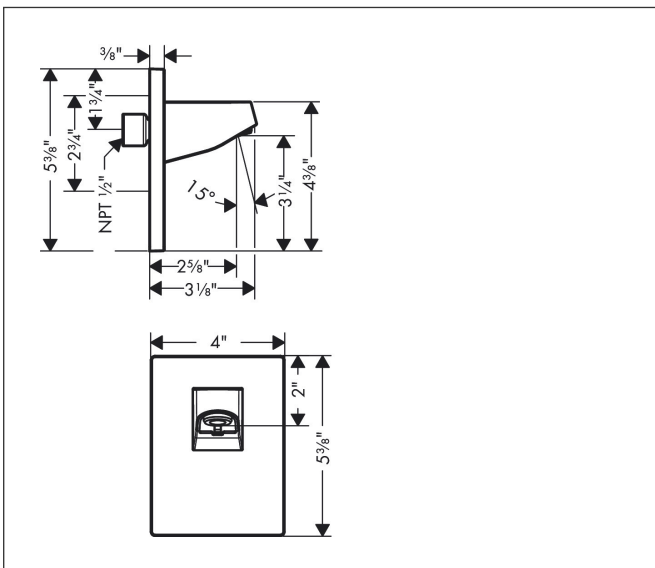

- Plastic
- Connection type: 1/2" NPT
- Wall outlet, mounting material, installation manual

Drawing

AXOR

hansgrohe

Product Catalog

Table of contents

Product Picture	Model Name	Surface Finish	Article Number (SKU)
	iBox universal Rough, with Service Stops, 3/4"		01850181
	Ecostat Square Pressure Balance Trim	Brushed Bronze	15724141
	Pulsify S Showerhead 105 1-Jet 1.75 GPM	Brushed Bronze	24132141
	Pulsify Showerarm for Showerhead 105	Brushed Bronze	24139141