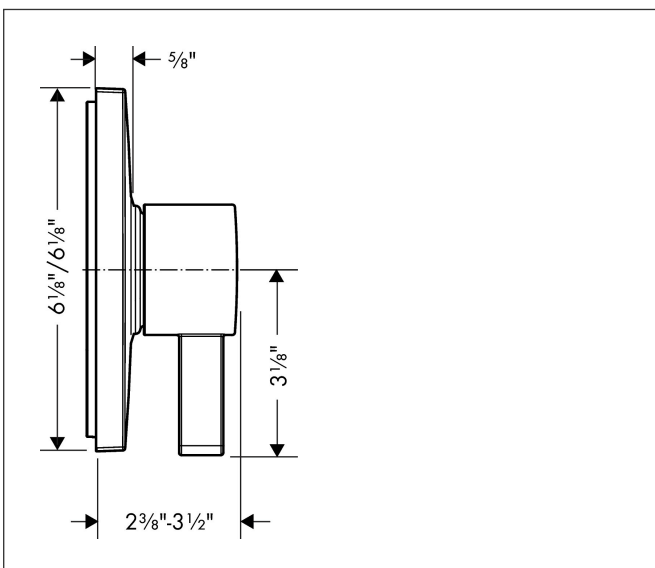

Drawing

Brand hansgrohe
 Art. Name **Pulsify S** Showerhead 105 1-Jet 1.75 GPM
 Art. Nr. 24132821
 Surface Brushed Nickel
 Pos. 3

reddot winner 2021

DESIGN AWARD 2021

Product Picture

Features

- Showerhead size: 4"
- Spray pattern: PowderRain
- Maximum flow rate: 1.75 GPM
- Spray disc surface: graphite

Drawing

Brand hansgrohe
 Art. Name **Ecostat Square** Pressure Balance Trim
 Art. Nr. 15724671
 Surface Matte Black
 Pos. 2

Product Picture

Features

- Temperature and volume control for 1 outlet
- Maximum flow rate at 60 psi: 5.44 GPM
- Bypass for use with diverter-type tub spouts
- Connection type: rough

Drawing

Brand hansgrohe
 Art. Name **Pulsify S** Showerhead 105 1-Jet 1.75 GPM
 Art. Nr. 24132671
 Surface Matte Black
 Pos. 3

reddot winner 2021

DESIGN AWARD 2021

Product Picture

Features

- Showerhead size: 4"
- Spray pattern: PowderRain
- Maximum flow rate: 1.75 GPM
- Spray disc surface: graphite