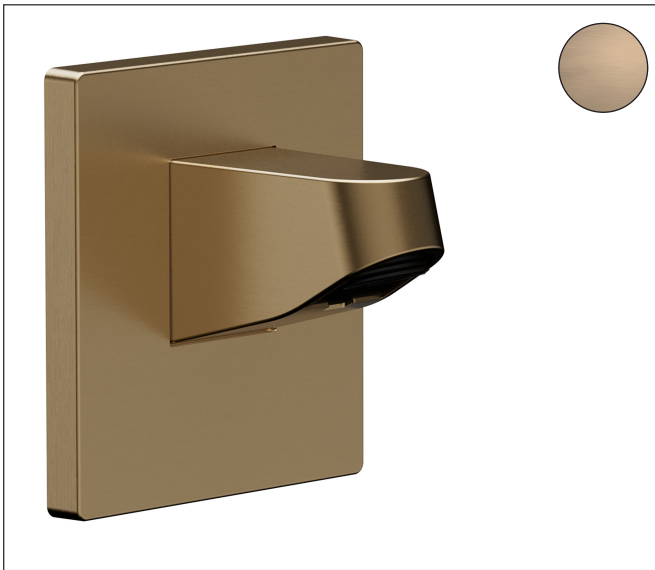

Drawing

Brand hansgrohe
 Art. Name **Pulsify S** Showerhead 105 1-Jet 1.75 GPM
 Art. Nr. 24132141
 Surface Brushed Bronze
 Pos. 3

Product Picture

Features

- Showerhead size: 4"
- Spray pattern: PowderRain
- Maximum flow rate: 1.75 GPM
- Spray disc surface: graphite

Drawing

Technology

Spray Types

Brand hansgrohe
 Art. Name **Pulsify** Showerarm for Showerhead 105
 Art. Nr. 24139141
 Surface Brushed Bronze
 Pos. 4

Product Picture

Features

- Plastic
- Connection type: 1/2" NPT
- Wall outlet, mounting material, installation manual