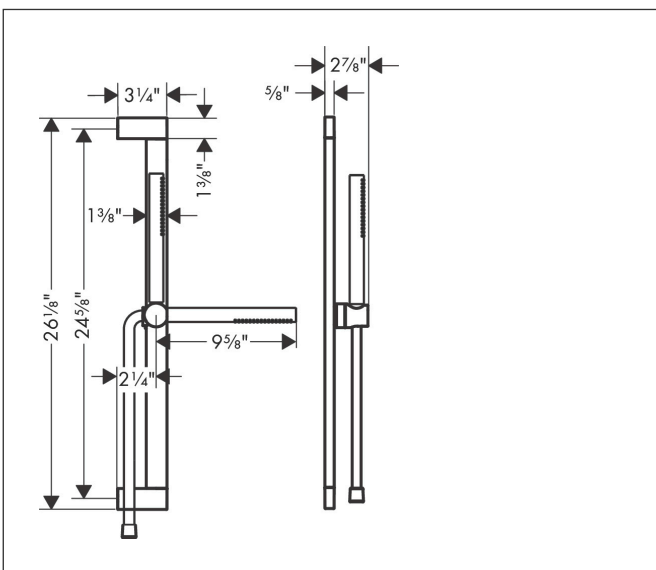

Brand hansgrohe
 Art. Name **Pulsify S** Wallbar Set 100 1-Jet 24", 1.75 GPM
 Art. Nr. 24373001
 Surface Chrome
 Pos. 1

Product Picture

Features

- Consists of: Baton handshower, shower bar, shower hose, Slider
- Spray pattern: PowderRain
- Maximum flow rate (at 3 bar): 6.6 l/min
- Handshower holder with locking mechanism
- Wall-mounted: screw fastening
- Wallbar type: swiveling shower bar
- Profile pipe: cubic
- Pipe length: 663 mm
- Pivot connector prevents hose from tangling

Drawing

Technology

Spray Types