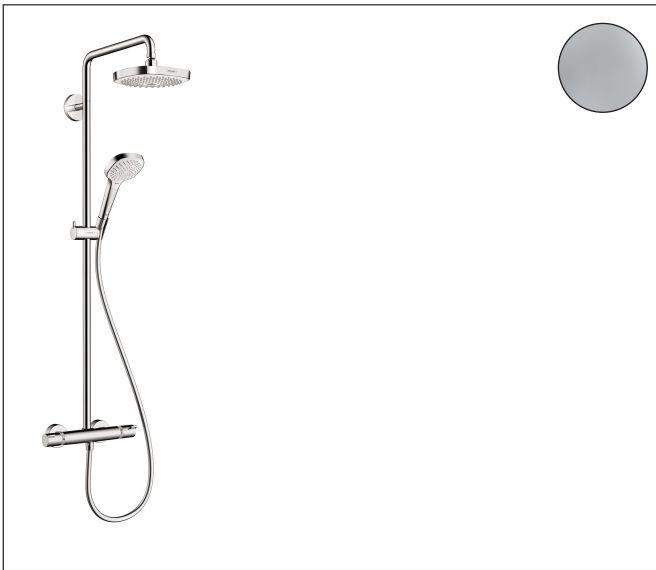

Brand hansgrohe
 Art. Name **Croma Select E** Showerpipe 180 2-Jet, 1.8 GPM
 Art. Nr. 04698001
 Surface Chrome
 Pos. 1

Product Picture

Drawing

Features

- Consists of: overhead shower, Handshower, shower thermostat, shower hose, Slider
- Spray type overhead shower: Rain, IntenseRain
- Spray type handshower: SoftRain, IntenseRain, Massage spray
- Flow rate of handshower (at 3 bar): 6.6 l/min
- Maximum flow rate for Shower pipe at 3 bar: 6.6 l/min
- Pipe can be shortened in height
- Shower bar diameter: 22 mm
- Height-adjustable handshower holder
- Swivel showerarm
- Safety stop at 38 °C
- Outlets controlled via turning handle
- Will not run two outlets at same time
- Exposed installation
- Thermostat cartridge
- Intrinsically safe against backflow
- Designed to run 2 outlets

Technology

Spray Types