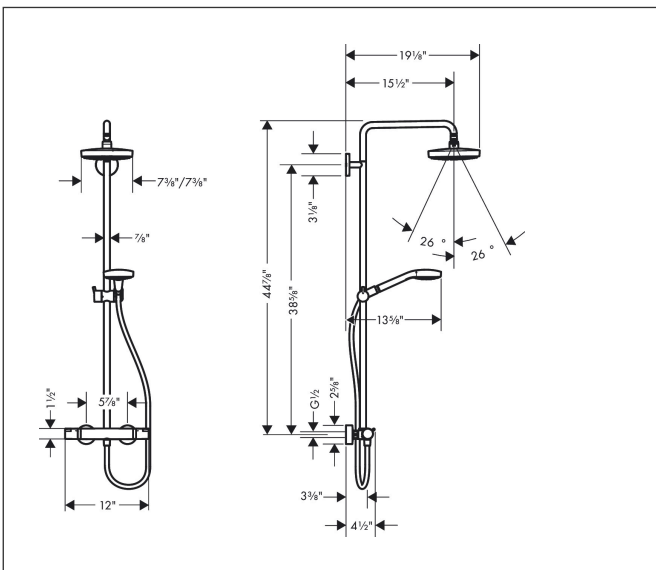

Brand hansgrohe
 Art. Name **Croma Select E** Showerpipe 180 2-Jet, 1.8 GPM
 Art. Nr. 04698001
 Surface Chrome
 Pos. 1

Product Picture

Drawing

Features

- Consists of: overhead shower, Handshower, shower thermostat, shower hose, Slider
- Spray type overhead shower: Rain, IntenseRain
- Spray type handshower: SoftRain, IntenseRain, Massage spray
- Flow rate of handshower (at 3 bar): 6.6 l/min
- Maximum flow rate for Shower pipe at 3 bar: 6.6 l/min
- Pipe can be shortened in height
- Shower bar diameter: 22 mm
- Height-adjustable handshower holder
- Swivel showerarm
- Safety stop at 38 °C
- Outlets controlled via turning handle
- Will not run two outlets at same time
- Exposed installation
- Thermostat cartridge
- Intrinsically safe against backflow
- Designed to run 2 outlets