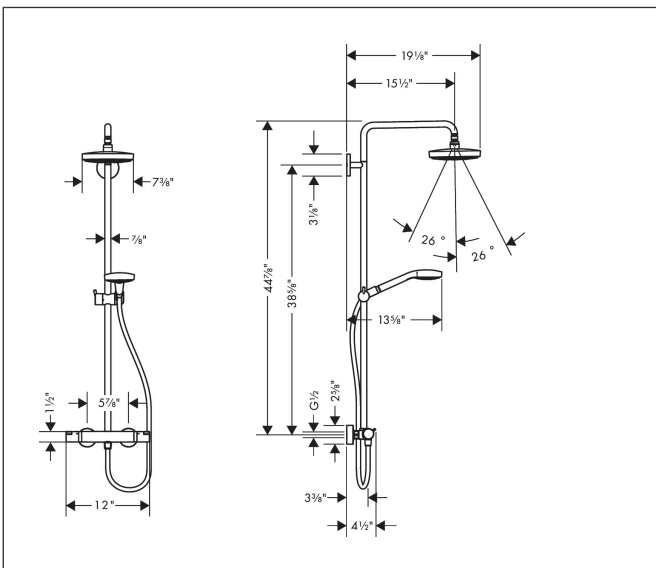

Brand hansgrohe
 Art. Name **Croma Select S** Showerpipe 180 2-Jet, 1.8 GPM
 Art. Nr. 04697001
 Surface Chrome
 Pos. 1

Product Picture

Drawing

Features

- Consists of: overhead shower, Handshower, shower thermostat, shower hose, Slider
- Spray type overhead shower: Rain, IntenseRain
- Spray type handshower: SoftRain, IntenseRain, Massage spray
- Flow rate of handshower (at 3 bar): 7.6 l/min
- Maximum flow rate for Shower pipe at 3 bar: 6.6 l/min
- Pipe can be shortened in height
- Shower bar diameter: 22 mm
- Height-adjustable handshower holder
- Swivel showerarm
- Safety stop at 38 °C
- Outlets controlled via turning handle
- Will not run two outlets at same time
- Exposed installation
- Thermostat cartridge
- Intrinsically safe against backflow
- Designed to run 2 outlets