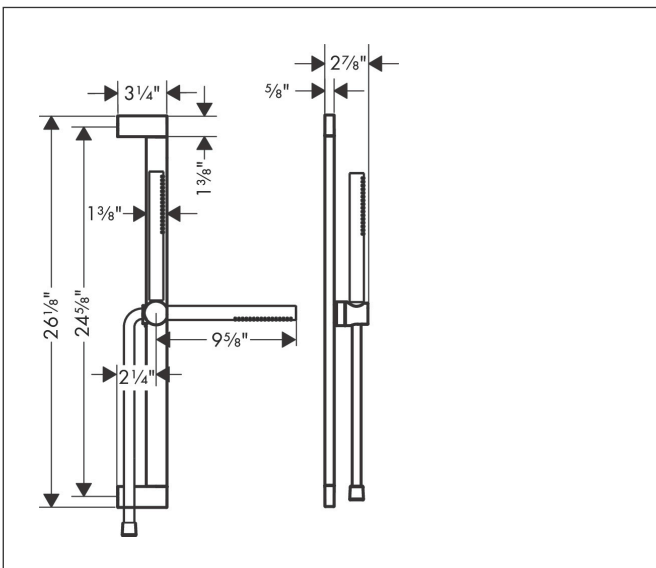

Drawing

Technology

Spray Types