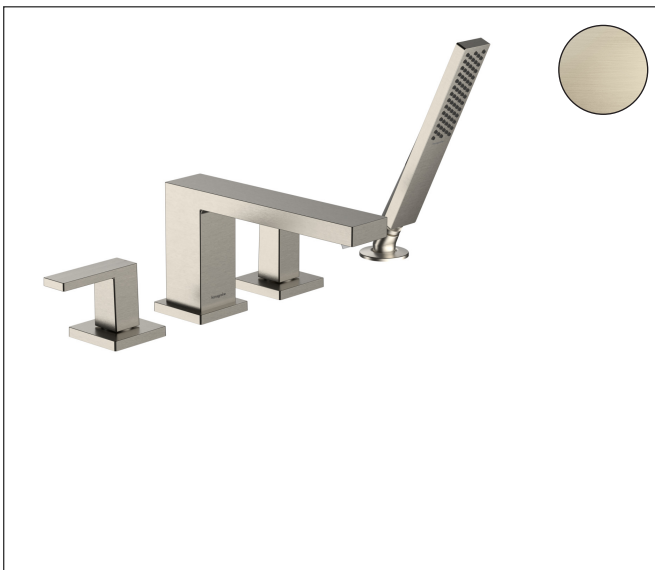

Brand hansgrohe
 Art. Name **Tecturis E** 4-Hole Roman Tub Set with 1.75 Handshower
 Art. Nr. 73444821
 Product Finish brushed nickel
 Pos. 21

Product Picture

Features

- Consists of: 4-Hole Roman Tub Set Trim, Handshower, Handshower holder, Handshower hose
- Spray type mixer: WaterfallStream
- Spray type hand shower: PowderRain
- Maximum pull-out length of hand shower: 55 inches
- Flow rate of hand shower at 3 bar: 1.75 GPM (6.6 L/Min)
- Ceramic cartridge
- Diverter with automatic resetting
- Integrated double backflow prevention
- Protected against backflow, according to DIN EN 1717

Drawing

Technology

Codes / Standards

- CEC/California/Watersaving
- cUPC/IAPMO/3016/Tap+shower/1,75pm
- WaterSense/IAPMO/7286/Shower_Combi