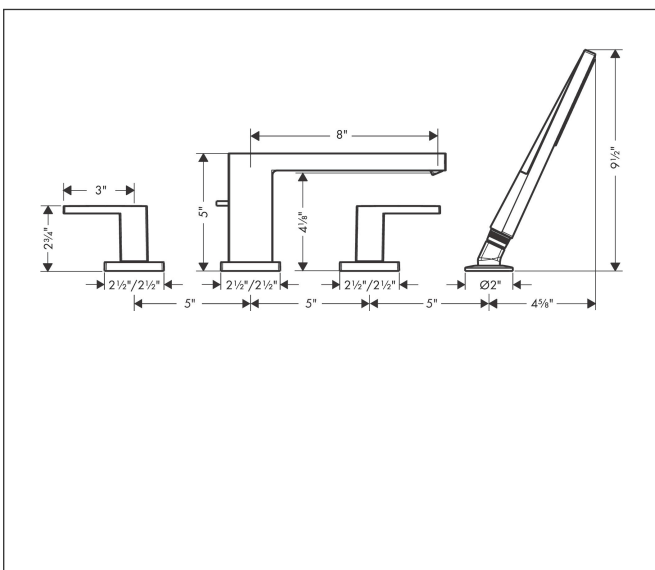

Brand hansgrohe
 Art. Name **Tecturis E** 4-Hole Roman Tub Set with 1.75 Handshower
 Art. Nr. 73444821
 Product Finish brushed nickel
 Pos. 21

Product Picture

Features

- Consists of: 4-Hole Roman Tub Set Trim, Handshower, Handshower holder, Handshower hose
- Spray type mixer: WaterfallStream
- Spray type hand shower: PowderRain
- Maximum pull-out length of hand shower: 55 inches
- Flow rate of hand shower at 3 bar: 1.75 GPM (6.6 L/Min)
- Ceramic cartridge
- Diverter with automatic resetting
- Integrated double backflow prevention
- Protected against backflow, according to DIN EN 1717

Drawing

Technology

Codes / Standards

- CEC/California/Watersaving
- cUPC/IAPMO/3016/Tap+shower/1,75pm
- WaterSense/IAPMO/7286/Shower_Combi