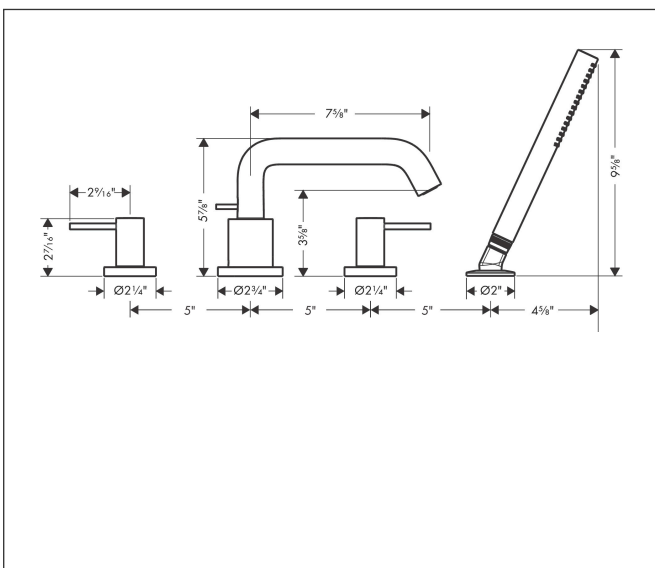

Drawing

Technology

Spray Types