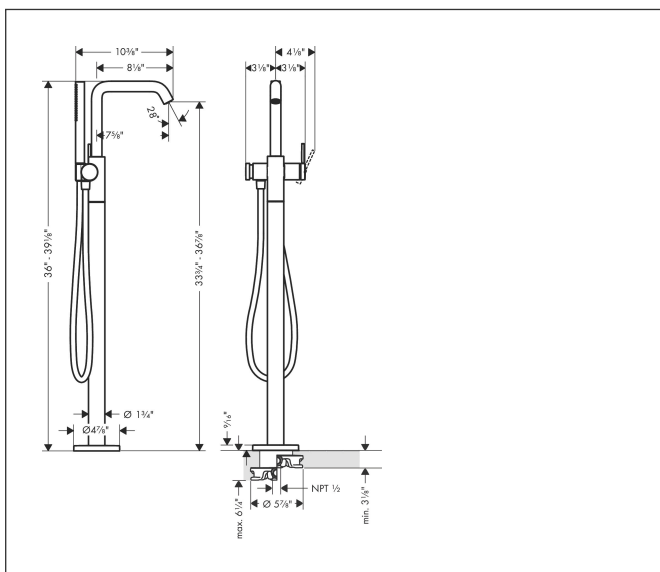

Brand hansgrohe
 Art. Name **Tecturis S** Freestanding Tub Filler with 1.75 GPM Handshower
 Art. Nr. 73440001
 Product Finish chrome
 Pos. 19

Product Picture

Features

- Consists of: Freestanding tub filler trim, Baton handshower, Handshower hose, Handshower holder
- Spray type mixer: aerated spray
- Spray type hand shower: Rain, Mono
- Flow rate of hand shower at 3 bar: 1.75 GPM (6.6 L/Min)
- Ceramic cartridge
- Pressure diverter Select with automatic resetting
- Integrated double backflow prevention
- No additional maintenance opening required

Drawing

Technology

Spray Types