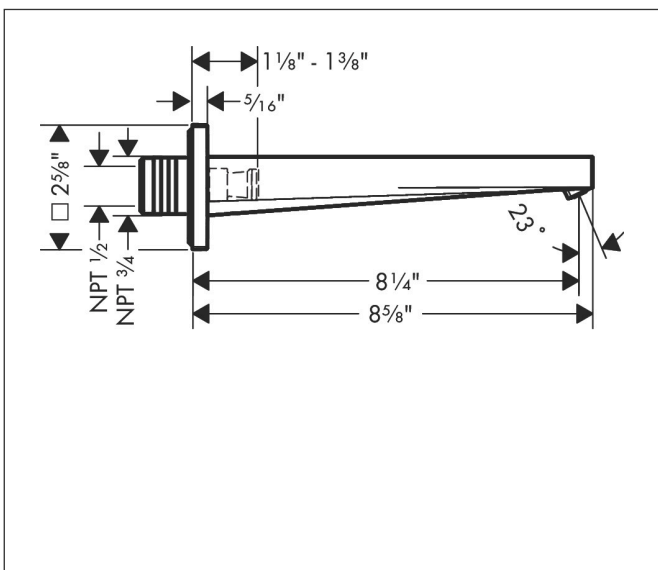

Brand hansgrohe
 Art. Name **Tecturis E** Tub Spout
 Art. Nr. 73410001
 Product Finish chrome
 Pos. 16

Product Picture

Features

- Includes: Tub spout, Mounting Material, Escutcheon

Drawing

Technology

Codes / Standards