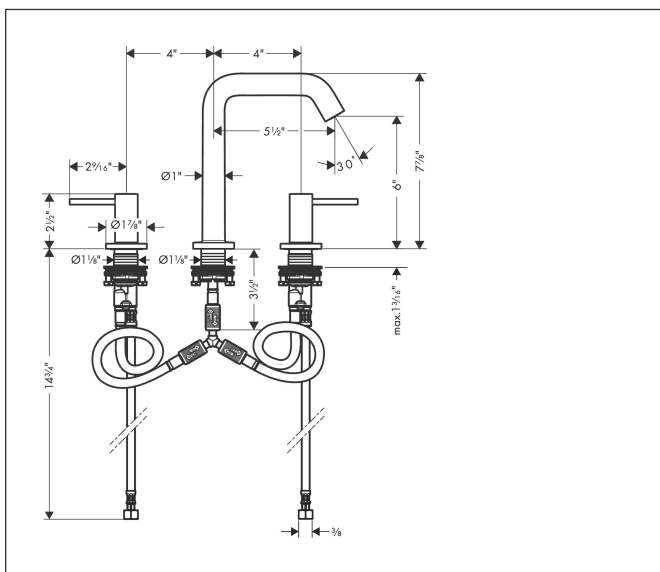

Brand hansgrohe
 Art. Name **Tecturis S** Widespread Faucet 150, 1.2 GPM
 Art. Nr. 73332671
 Product Finish Matte Black
 Pos. 11

Product Picture

Features

- Spout height: 6 Inch
- Handle variant: Lever
- Spray modes: aerated spray
- Flow: 1.2 GPM (4.5 L/Min)
- Ceramic cartridge

Drawing

Technology