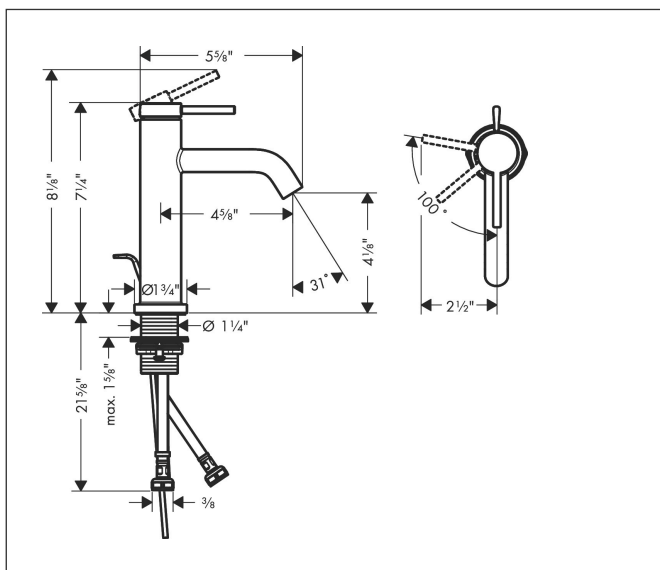

Brand hansgrohe
 Art. Name **Tecturis S** Single-Hole Faucet 110 with Pop-Up Drain, 1.2 GPM
 Art. Nr. 73314001
 Product Finish chrome
 Pos. 4

Product Picture

Features

- Consists of: Single-handle faucet, Pop-up assembly
- Spout height: 4 Inch
- Handle variant: Lever
- Spray modes: aerated spray
- Flow: 1.2 GPM (4.5 L/Min)
- Ceramic cartridge

Drawing

Technology